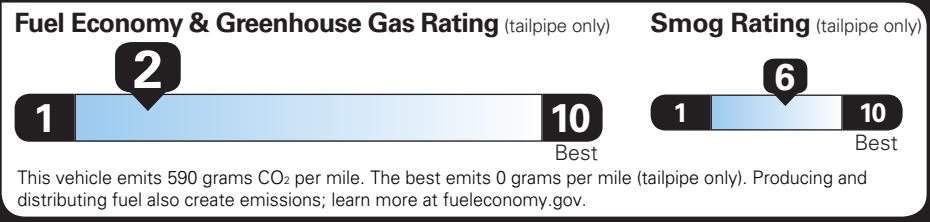

EPA DOT Fuel Economy and Environment

Gasoline Vehicle

TAHOE 4WD

Fuel Economy

15 MPG combined city/hwy

14 MPG city

18 MPG highway

6.7 gallons per 100 miles

You spend **$8,000** more in fuel costs over 5 years compared to the average new vehicle.

Annual fuel cost **$3,500**