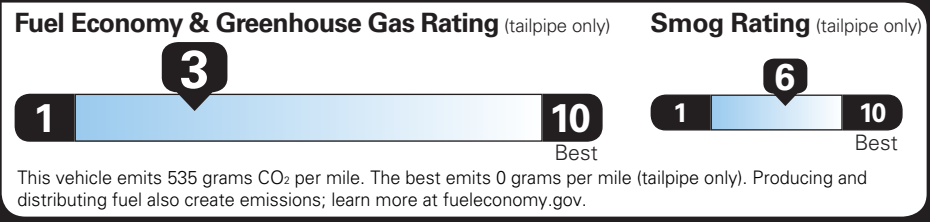

EPA DOT Fuel Economy and Environment

Gasoline Vehicle

TAHOE 4WD

Fuel Economy

17 MPG combined city/hwy

15 MPG city

19 MPG highway

5.9 gallons per 100 miles

You spend $6,000 more in fuel costs over 5 years compared to the average new vehicle.

Standard SUVs range from 12 to 115 MPG. The best vehicle rates 140 MPGe.

Annual fuel cost $3,100