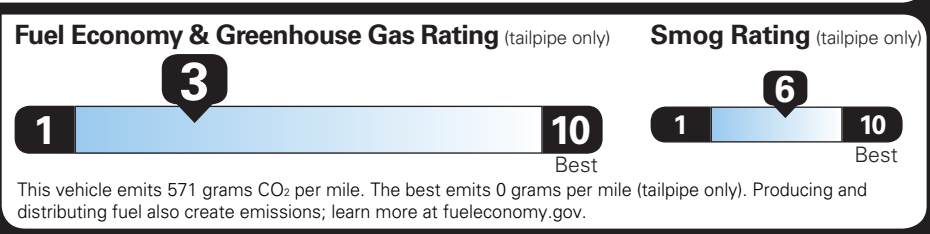

INTERIOR

- TRI-ZONE AUTOMATIC HVAC
- FRONT 40/20/40 SPLIT BENCH

- SECOND ROW 60/40 SPLIT FOLDING BENCH
- FLOOR COVERING, RUBBERIZED-VINYL
- UNIVERSAL VEHICLE MODULE

EXTERIOR

- LED HEADLAMPS & TAILLAMPS
- LED DAYTIME RUNNING LAMPS
- HIGH APPROACH FRONT FASCIA
- POWER ADJUSTABLE OUTSIDE MIRRORS, HEATED
- RAIN SENSING WINDSHIELD WIPERS

SAFETY & SECURITY

- HD SURROUND VISION
- REAR PARK ASSIST
- REAR PEDESTRIAN ALERT
- THEFT DETERRENT SYSTEM
- INTELLIBEAM
- SIDE BICYCLIST ALERT
- INTERSECTION AUTOMATIC EMERGENCY BRAKING

- FRONT PEDESTRIAN AND BICYCLIST
- REAR CROSS TRAFFIC BRAKING
- AUTOMATIC EMERGENCY BRAKING
- BLIND ZONE STEERING ASSIST
- ENHANCED LANE KEEP ASSIST
- FORWARD COLLISION ALERT

MANUFACTURER'S SUGGESTED RETAIL PRICE

STANDARD VEHICLE PRICE $57,600.00

OPTIONS & PRICING

OPTIONS INSTALLED BY THE MANUFACTURER (MAY REPLACE STANDARD EQUIPMENT SHOWN)

MOBILE SERVICE PLUS 199.00

TOTAL OPTIONS $199.00

TOTAL VEHICLE & OPTIONS $57,799.00

DESTINATION CHARGE 2,795.00

TOTAL VEHICLE PRICE* $60,594.00

EPA DOT Fuel Economy and Environment

Gasoline Vehicle

TAHOE 4WD

Fuel Economy **16** MPG
combined city/hwy

14 city

18 highway

6.2 gallons per 100 miles

You spend **$7,000** more in fuel costs over 5 years compared to the average new vehicle.

Annual fuel cost **$3,100**

Actual results will vary for many reasons, including driving conditions and how you drive and maintain your vehicle. The average new vehicle gets 29 MPG and costs $8,500 to fuel over 5 years. Cost estimates are based on 15,000 miles per year at $3.30 per gallon. MPGe is miles per gasoline gallon equivalent. Vehicle emissions are a significant cause of climate change and smog.

fuel economy.gov
Calculate personalized estimates and compare vehicles

GOVERNMENT 5-STAR SAFETY RATINGS

Overall Vehicle Score ★★★★★
Based on the combined ratings of frontal, side and rollover. Should ONLY be compared to other vehicles of similar size and weight.

Frontal Crash	Driver Passenger	★★★★★
Based on the risk of injury in a frontal impact. Should ONLY be compared to other vehicles of similar size and weight.		
Side Crash	Front seat Rear seat	★★★★★
Based on the risk of injury in a side impact.		
Rollover		★★★
Based on the risk of rollover in a single-vehicle crash.		

Star ratings range from 1 to 5 stars (★★★★★) with 5 being the highest. Source: National Highway Traffic Safety Administration (NHTSA) www.safercar.gov or 1-888-327-4236

PARTS CONTENT INFORMATION

FOR VEHICLES IN THIS CARLINE:
U.S./CANADIAN PARTS CONTENT: 38%
MAJOR SOURCES OF FOREIGN PARTS CONTENT: MEXICO 36%

NOTE: PARTS CONTENT DOES NOT INCLUDE FINAL ASSEMBLY, DISTRIBUTION, OR OTHER NON-PARTS COSTS.

FOR THIS VEHICLE:
FINAL ASSEMBLY POINT: ARLINGTON, TX U.S.A.
COUNTRY OF ORIGIN: ENGINE: UNITED STATES TRANSMISSION: UNITED STATES

This label has been applied pursuant to Federal law - Do not remove prior to delivery to the ultimate purchaser. *Includes Manufacturer's Recommended Pre-Delivery Service. Does not include dealer installed options and accessories not listed above, local taxes or license fees.

© 2009 General Motors LLC GMLBL_PROD_0044 - 11/01/2025

Better drives start with OnStar®
Activate today

Learn more at onstar.com, or scan the QR code onstar.com/privacy

ORDER NO FNPNH9 SALES CODE C
SALES MODEL CODE CK10706
DEALER NO 15201
FINAL ASSEMBLY: ARLINGTON, TX U.S.A.

VIN 1GNS6LED1TR285125 REISSUE
DEALER TO WHOM DELIVERED
FREDERICK CHEVROLET OF LEBANON INC
1505 QUENTIN RD
LEBANON, PA 17042-7431