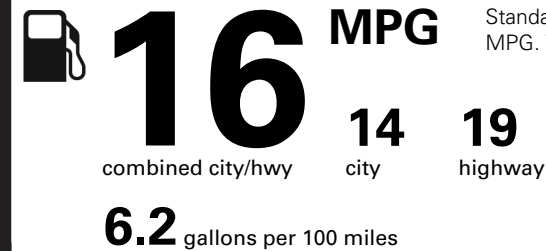

TOTAL OPTIONS \$7,800.00
 TOTAL VEHICLE & OPTIONS \$89,400.00
 DESTINATION CHARGE 2,795.00

TOTAL VEHICLE PRICE* \$92,195.00

EPA DOT Fuel Economy and Environment

Gasoline Vehicle

Fuel Economy

SUBURBAN 4WD

Standard SUVs range from 13 to 115 MPG. The best vehicle rates 146 MPGe.