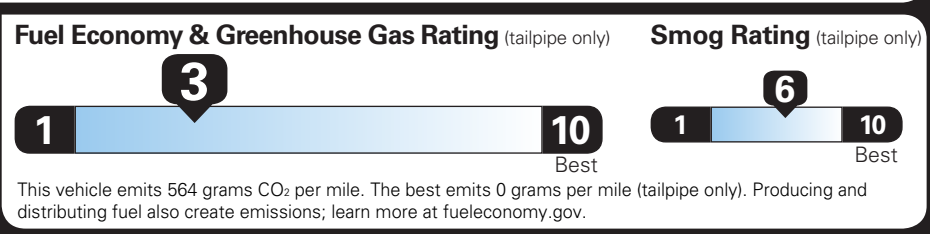

CONNECTIVITY & TECHNOLOGY

- AIR CLEANER, HIGH CAPACITY
- 8 YEARS ONSTAR BASICS SEE ONSTAR.COM FOR TERMS
- KEYLESS OPEN, LOCK & START
- TWO POWER OUTLETS, 120 VOLT
- 17.7" DIAG ADVANCED COLOR LCD DISPLAY WITH GOOGLE BUILT-IN COMPATIBILITY INCLUDING NAV CAPABILITY, CONNECTED APPS
- WIRELESS APPLE CARPLAY AND WIRELESS ANDROID AUTO FOR COMPATIBLE PHONES
- KEYLESS START

INTERIOR

- TRI-ZONE AUTOMATIC HVAC
- FRONT 40/20/40 SPLIT BENCH
- SECOND ROW 60/40 SPLIT FOLDING BENCH
- FLOOR COVERING, RUBBERIZED-VINYL
- UNIVERSAL VEHICLE MODULE

EXTERIOR

- LED HEADLAMPS & TAILLAMPS
- LED DAYTIME RUNNING LAMPS
- HIGH APPROACH FRONT FASCIA
- POWER ADJUSTABLE OUTSIDE MIRRORS, HEATED
- RAIN SENSING WINDSHIELD WIPERS

SAFETY & SECURITY

- HD SURROUND VISION
- REAR PARK ASSIST
- REAR PEDESTRIAN ALERT
- THEFT DETERRENT SYSTEM

MANUFACTURER'S SUGGESTED RETAIL PRICE

STANDARD VEHICLE PRICE $54,200.00

OPTIONS & PRICING

OPTIONS INSTALLED BY THE MANUFACTURER (MAY REPLACE STANDARD EQUIPMENT SHOWN)

TOTAL OPTIONS $0.00

TOTAL VEHICLE & OPTIONS $54,200.00
DESTINATION CHARGE 2,595.00

TOTAL VEHICLE PRICE* $56,795.00

EPA DOT Fuel Economy and Environment

Gasoline Vehicle

TAHOE 2WD

Fuel Economy

16 MPG combined city/hwy
14 MPG city
18 MPG highway

6.2 gallons per 100 miles

You spend $7,000 more in fuel costs over 5 years compared to the average new vehicle.

Annual fuel cost $3,100

Actual results will vary for many reasons, including driving conditions and how you drive and maintain your vehicle. The average new vehicle gets 29 MPG and costs $8,500 to fuel over 5 years. Cost estimates are based on 15,000 miles per year at $3.30 per gallon. MPGe is miles per gasoline gallon equivalent. Vehicle emissions are a significant cause of climate change and smog.

fuel economy.gov
Calculate personalized estimates and compare vehicles

GOVERNMENT 5-STAR SAFETY RATINGS

Overall Vehicle Score ★★★★★
Based on the combined ratings of frontal, side and rollover. Should ONLY be compared to other vehicles of similar size and weight.

Frontal Crash	Driver Passenger	★★★★★
Based on the risk of injury in a frontal impact. Should ONLY be compared to other vehicles of similar size and weight.		
Side Crash	Front seat Rear seat	★★★★★
Based on the risk of injury in a side impact.		
Rollover		★★★
Based on the risk of rollover in a single-vehicle crash.		

Star ratings range from 1 to 5 stars (★★★★★) with 5 being the highest.
Source: National Highway Traffic Safety Administration (NHTSA)
www.safercar.gov or 1-888-327-4236

PARTS CONTENT INFORMATION

FOR VEHICLES IN THIS CARLINE:
U.S./CANADIAN PARTS CONTENT: 38%
MAJOR SOURCES OF FOREIGN PARTS CONTENT: MEXICO 36%

NOTE: PARTS CONTENT DOES NOT INCLUDE FINAL ASSEMBLY, DISTRIBUTION, OR OTHER NON-PARTS COSTS.

FOR THIS VEHICLE:
FINAL ASSEMBLY POINT: ARLINGTON, TX U.S.A.
COUNTRY OF ORIGIN: ENGINE: UNITED STATES TRANSMISSION: UNITED STATES

This label has been applied pursuant to Federal law - Do not remove prior to delivery to the ultimate purchaser. *Includes Manufacturer's Recommended Pre-Delivery Service. Does not include dealer installed options and accessories not listed above, local taxes or license fees.

© 2009 General Motors LLC
GMLBL_PROD_0044 - 11/01/2025

ORDER NO FNPB1P SALES CODE C
SALES MODEL CODE CC10706
DEALER NO 07284
FINAL ASSEMBLY: ARLINGTON, TX U.S.A.

VIN 1GNS5UED1TR363718 REISSUE

DEALER TO WHOM DELIVERED
CALDWELL COUNTRY CHEVROLET/CALDWELL
800 STATE HWY 21 EAST
CALDWELL, TX 77836-4512

OnStar Better drives start with OnStar®
Activate today

Learn more at onstar.com, or scan the QR code
onstar.com/privacy