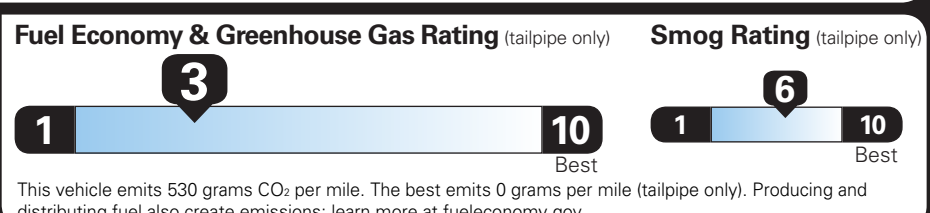

TOTAL OPTIONS	\$0.00
TOTAL VEHICLE & OPTIONS	\$60,700.00
DESTINATION CHARGE	2,795.00
TOTAL VEHICLE PRICE*	\$63,495.00

EPA DOT Fuel Economy and Environment

Gasoline Vehicle

TAHOE 2WD
 Standard SUVs range from 12 to 115 MPG. The best vehicle rates 146 MPGe.

Fuel Economy
17 MPG
 combined city/hwy
15 city
20 highway
 5.9 gallons per 100 miles

You spend \$6,000 more in fuel costs over 5 years
 compared to the average new vehicle.

Annual fuel cost \$2,900

Actual results will vary for many reasons, including driving conditions and how you drive and maintain your vehicle. The average new vehicle gets 29 MPG and costs \$8,500 to fuel over 5 years. Cost estimates are based on 15,000 miles per year at \$3.30 per gallon. MPGe is miles per gasoline gallon equivalent. Vehicle emissions are a significant cause of climate change and smog.