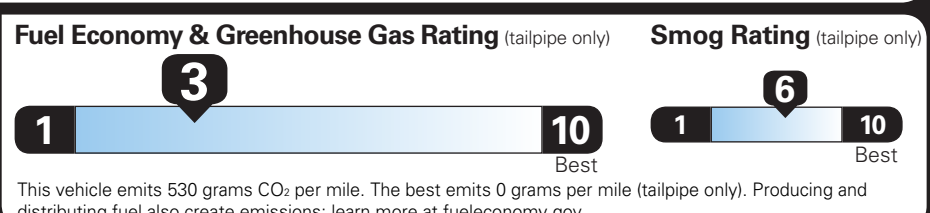

INTERIOR

- TRI-ZONE AUTOMATIC HVAC
- CLOTH FRONT BUCKET POWER SEATS
- SECOND ROW 60/40 SPLIT FOLDING BENCH
- THIRD ROW 60/40 SPLIT BENCH, MANUAL FOLD

EXTERIOR

- LED HEADLAMPS & TAILLAMPS
- LED DAYTIME RUNNING LAMPS
- POWER ADJUSTABLE OUTSIDE MIRRORS, HEATED

SAFETY & SECURITY

- ENHANCED AUTOMATIC EMERGENCY BRAKING
- FRONT PEDESTRIAN AND BICYCLIST BRAKING
- FORWARD COLLISION ALERT
- BLIND ZONE STEERING ASSIST
- INTELLIBEAM
- HD SURROUND VISION

OPTIONS & PRICING

- ENHANCED AUTOMATIC PARKING ASSIST
- REAR CROSS TRAFFIC BRAKING
- REAR PEDESTRIAN ALERT
- SAFETY ALERT SEAT
- ENHANCED LANE KEEP ASSIST
- THEFT DETERRENT SYSTEM

MANUFACTURER'S SUGGESTED RETAIL PRICE
STANDARD VEHICLE PRICE $60,700.00

TOTAL OPTIONS	$0.00
TOTAL VEHICLE & OPTIONS	$60,700.00
DESTINATION CHARGE	2,795.00
TOTAL VEHICLE PRICE*	$63,495.00

EPA DOT Fuel Economy and Environment

Gasoline Vehicle

TAHOE 2WD

Fuel Economy

17 MPG
combined city/hwy

15 MPG
city

20 MPG
highway

5.9 gallons per 100 miles

You spend $6,000 more in fuel costs over 5 years compared to the average new vehicle.

Annual fuel cost $2,900

Actual results will vary for many reasons, including driving conditions and how you drive and maintain your vehicle. The average new vehicle gets 29 MPG and costs $8,500 to fuel over 5 years. Cost estimates are based on 15,000 miles per year at $3.30 per gallon. MPGe is miles per gasoline gallon equivalent. Vehicle emissions are a significant cause of climate change and smog.

fuelconomy.gov
Calculate personalized estimates and compare vehicles

GOVERNMENT 5-STAR SAFETY RATINGS

Overall Vehicle Score ★★★★★
Based on the combined ratings of frontal, side and rollover. Should ONLY be compared to other vehicles of similar size and weight.

Frontal Crash	Driver Passenger	★★★★★
Based on the risk of injury in a frontal impact. Should ONLY be compared to other vehicles of similar size and weight.		
Side Crash	Front seat Rear seat	★★★★★
Based on the risk of injury in a side impact.		
Rollover		★★★
Based on the risk of rollover in a single-vehicle crash.		

Star ratings range from 1 to 5 stars (★★★★★) with 5 being the highest.
Source: National Highway Traffic Safety Administration (NHTSA)
www.safercar.gov or 1-888-327-4236

PARTS CONTENT INFORMATION

FOR VEHICLES IN THIS CARLINE:
U.S./CANADIAN PARTS CONTENT: 38%
MAJOR SOURCES OF FOREIGN PARTS CONTENT: MEXICO 36%

NOTE: PARTS CONTENT DOES NOT INCLUDE FINAL ASSEMBLY, DISTRIBUTION, OR OTHER NON-PARTS COSTS.

FOR THIS VEHICLE:
FINAL ASSEMBLY POINT: ARLINGTON, TX U.S.A.
COUNTRY OF ORIGIN: ENGINE: UNITED STATES TRANSMISSION: UNITED STATES

This label has been applied pursuant to Federal law - Do not remove prior to delivery to the ultimate purchaser. *Includes Manufacturer's Recommended Pre-Delivery Service. Does not include dealer installed options and accessories not listed above, local taxes or license fees.

© 2009 General Motors LLC
GMLBL_PROD_0044 - 11/01/2025

ORDER NO FXDRDB SALES CODE E
SALES MODEL CODE CC10706
DEALER NO 07148
FINAL ASSEMBLY: ARLINGTON, TX U.S.A.

VIN 1GNS5MKD6TR377005 REISSUE
DEALER TO WHOM DELIVERED
AGGIELAND CHEVROLET
738 N EARL RUDDER FRWY
BRYAN, TX 77802-2914

Better drives start with OnStar®
Activate today

Learn more at onstar.com, or scan the QR code
onstar.com/privacy