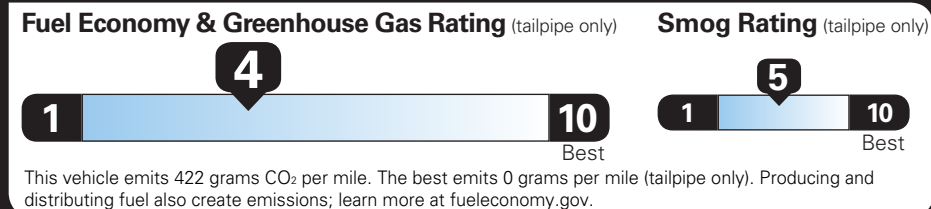

EPA DOT Fuel Economy and Environment

Gasoline Vehicle

TRaverse AWD

Fuel Economy

21 MPG combined city/hwy

19 MPG city

24 MPG highway

4.8 gallons per 100 miles

Standard SUVs range from 11 to 100 MPG. The best vehicle rates 140 MPGe.

You spend $3,000 more in fuel costs over 5 years compared to the average new vehicle.

Annual fuel cost $2,500