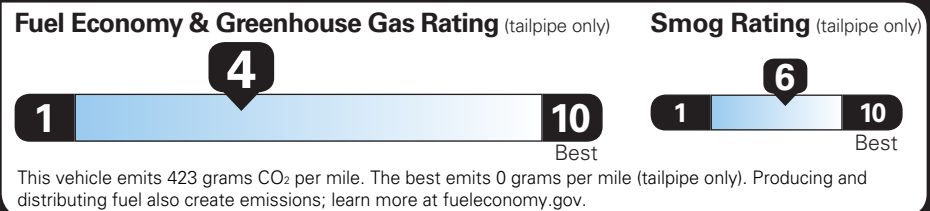

TOTAL OPTIONS	\$2,995.00
TOTAL VEHICLE & OPTIONS	\$49,395.00
DESTINATION CHARGE	1,395.00

TOTAL VEHICLE PRICE* \$50,790.00

EPA DOT Fuel Economy and Environment

Gasoline Vehicle

Fuel Economy **21** MPG combined city/hwy
 19 city
 24 highway
 4.8 gallons per 100 miles

TRaverse AWD
 Standard SUVs range from 11 to 100 MPG. The best vehicle rates 140 MPGe.

You spend \$3,000 more in fuel costs over 5 years compared to the average new vehicle.

Annual fuel cost **\$2,550**