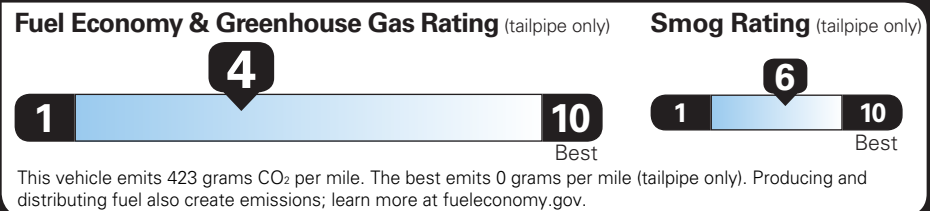

EPA DOT Fuel Economy and Environment

Gasoline Vehicle

TRaverse AWD

Fuel Economy

21 MPG combined city/hwy

19 MPG city

24 MPG highway

4.8 gallons per 100 miles

You spend $3,000 more in fuel costs over 5 years compared to the average new vehicle.

Standard SUVs range from 11 to 100 MPG. The best vehicle rates 140 MPGe.

Annual fuel cost $2,550