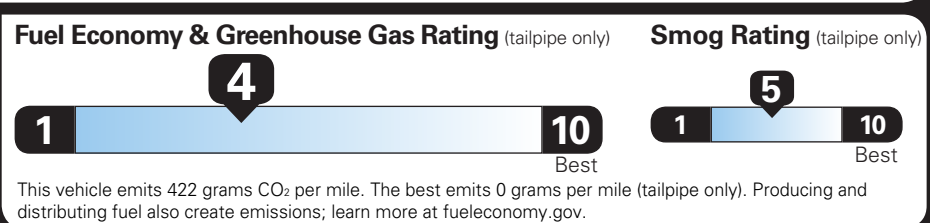

EPA DOT Fuel Economy and Environment

Gasoline Vehicle

TRaverse AWD

Fuel Economy

21 MPG combined city/hwy
19 MPG city
24 MPG highway

4.8 gallons per 100 miles

You spend $3,000 more in fuel costs over 5 years compared to the average new vehicle.

Annual fuel cost $2,500