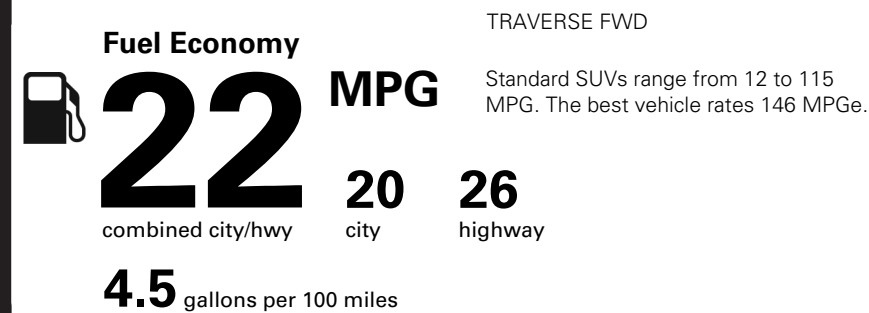

- SAFETY ALERT SEAT

MANUFACTURER'S SUGGESTED RETAIL PRICE

STANDARD VEHICLE PRICE \$40,800.00

OPTIONS & PRICING

OPTIONS INSTALLED BY THE MANUFACTURER (MAY REPLACE STANDARD EQUIPMENT SHOWN)

SUN AND WHEEL PACKAGE	2,500.00
• 20" CARBON FLASH METALLIC MACHINED-FACE WHEELS	
• POWER PANORAMIC SUNROOF WITH POWER SUNSHADE	
DRIVER CONFIDENCE PACKAGE	1,225.00
• HD SURROUND VISION	
• 120-VOLT POWER OUTLET	
• REAR PEDESTRIAN ALERT	
• TRAFFIC SIGN RECOGNITION	
• KEY CARD	
• REAR CAMERA MIRROR	
JET BLACK EVOTEX SEAT TRIM	1,000.00
LICENSE PLATE FRONT MOUNTING	40.00

PACKAGE

TOTAL OPTIONS	\$4,765.00
TOTAL VEHICLE & OPTIONS	\$45,565.00
DESTINATION CHARGE	1,995.00

TOTAL VEHICLE PRICE* \$47,560.00

EPA DOT Fuel Economy and Environment

Gasoline Vehicle

You spend **\$2,750** more in fuel costs over 5 years compared to the average new vehicle.