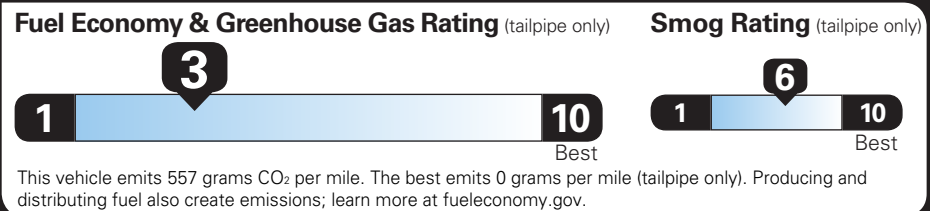

INTERIOR

- TRI-ZONE AUTOMATIC HVAC
- CLOTH FRONT BUCKET

- POWER SEATS
- SECOND ROW 60/40 SPLIT BENCH, MANUAL RELEASE
- THIRD ROW 60/40 SPLIT BENCH, MANUAL FOLD
- 2 POWER OUTLETS, 120 VOLT

EXTERIOR

- LED HEADLAMPS & TAILLAMPS
- LED DAYTIME RUNNING LAMPS
- LED FRONT FOG LAMPS
- ASSIST STEPS

SAFETY & SECURITY

- GMC PRO SAFETY:
  - *LANE KEEP ASSIST W/ LANE DEPARTURE WARNING
  - *AUTOMATIC EMERGENCY BRAKING
  - *FRONT PEDESTRIAN BRAKING
  - *FORWARD COLLISION ALERT
  - *FOLLOWING DISTANCE INDICATOR
  - *INTELLIBEAM-AUTO HIGH BEAM
- FRONT AND REAR PARK ASSIST
- HD REAR VISION CAMERA

- THEFT DETERRENT SYSTEM

MANUFACTURER'S SUGGESTED RETAIL PRICE

STANDARD VEHICLE PRICE $64,200.00

OPTIONS & PRICING

OPTIONS INSTALLED BY THE MANUFACTURER (MAY REPLACE STANDARD EQUIPMENT SHOWN)

ONYX BLACK	495.00
TOTAL OPTIONS	$495.00
TOTAL VEHICLE & OPTIONS	$64,695.00
DESTINATION CHARGE	1,995.00

TOTAL VEHICLE PRICE* $66,690.00

EPA DOT Fuel Economy and Environment

Gasoline Vehicle

Fuel Economy YUKON XL 4WD

16 MPG combined city/hwy
15 city
18 highway

6.2 gallons per 100 miles

You spend **$7,250** more in fuel costs over 5 years compared to the average new vehicle.

Annual fuel cost **$3,400**

Actual results will vary for many reasons, including driving conditions and how you drive and maintain your vehicle. The average new vehicle gets 28 MPG and costs $9,750 to fuel over 5 years. Cost estimates are based on 15,000 miles per year at $3.60 per gallon. MPGe is miles per gasoline gallon equivalent. Vehicle emissions are a significant cause of climate change and smog.

fuelconomy.gov
Calculate personalized estimates and compare vehicles

GOVERNMENT 5-STAR SAFETY RATINGS

Overall Vehicle Score ★★★★★
Based on the combined ratings of frontal, side and rollover. Should ONLY be compared to other vehicles of similar size and weight.

Frontal Crash	Driver Passenger	★★★★★
Based on the risk of injury in a frontal impact. Should ONLY be compared to other vehicles of similar size and weight.		
Side Crash	Front seat Rear seat	★★★★★
Based on the risk of injury in a side impact.		
Rollover		★★★
Based on the risk of rollover in a single-vehicle crash.		

Star ratings range from 1 to 5 stars (★★★★★) with 5 being the highest.
Source: National Highway Traffic Safety Administration (NHTSA)
www.safercar.gov or 1-888-327-4236

PARTS CONTENT INFORMATION

FOR VEHICLES IN THIS CARLINE:
U.S./CANADIAN PARTS CONTENT: 37%
MAJOR SOURCES OF FOREIGN PARTS CONTENT: MEXICO 36%

NOTE: PARTS CONTENT DOES NOT INCLUDE FINAL ASSEMBLY, DISTRIBUTION, OR OTHER NON-PARTS COSTS.

FOR THIS VEHICLE:
FINAL ASSEMBLY POINT: ARLINGTON, TX U.S.A.
COUNTRY OF ORIGIN: ENGINE: UNITED STATES TRANSMISSION: UNITED STATES

This label has been applied pursuant to Federal law - Do not remove prior to delivery to the ultimate purchaser. *Includes Manufacturer's Recommended Pre-Delivery Service. Does not include dealer installed options and accessories not listed above, local taxes or license fees.

© 2009 General Motors LLC
GMLBL_PROD_0043 - 10/23/2023

Equipped with the safety and security of OnStar®

Visit onstar.com for details.
onstar.com/privacy

ORDER NO DNRCWW SALES CODE E
SALES MODEL CODE TK10906
DEALER NO 77689
FINAL ASSEMBLY: ARLINGTON, TX U.S.A.

VIN 1GKS2FKD4RR311191 REISSUE

DEALER TO WHOM DELIVERED
KUNES CHEVROLET GMC OF ELKHORN, INC
PO BOX 317
ELKHORN, WI 53121-0588