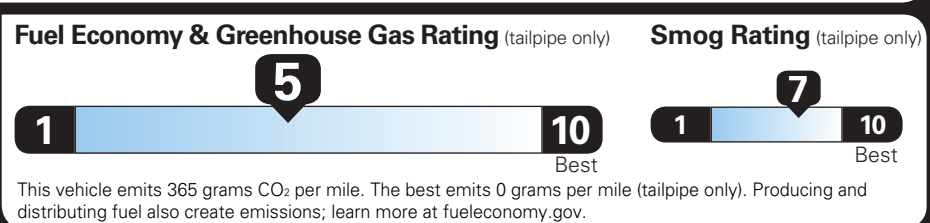

INTERIOR

- SEATING, 6-PASSENGER
- STEERING COLUMN, TILT & TELESCOPING
- SEAT ADJUSTER, PASSENGER 4-WAY MANUAL

ACTIVE NOISE CANCELLATION

- UNIVERSAL HOME REMOTE
- AIR CONDITIONING, TRI ZONE

EXTERIOR

- MIRRORS, OUTSIDE HEATED, POWER ADJUSTABLE, BODY COLOR
- FOG LAMPS, FRT PROJECTOR TYPE
- HEADLAMPS, LED
- DAYTIME RUNNING LAMPS, LED

SAFETY & SECURITY

- ACADIA PRO SAFETY PLUS:
  - AUTOMATIC EMERGENCY BRAKING
  - INTELLIBEAM-AUTO HIGH BEAM
  - FOLLOWING DISTANCE INDICATOR
  - FORWARD COLLISION ALERT
  - LANE KEEP ASSIST W/LANE DEPARTURE WARNING
  - FRONT PEDESTRIAN BRAKING
  - REAR CROSS TRAFFIC ALERT
  - LANE CHANGE ALERT WITH SIDE BLIND ZONE ALERT
- SAFETY ALERT SEAT

TEEN DRIVER

- HD REAR VISION CAMERA

MANUFACTURER'S SUGGESTED RETAIL PRICE

STANDARD VEHICLE PRICE $41,100.00

OPTIONS & PRICING

OPTIONS INSTALLED BY THE MANUFACTURER (MAY REPLACE STANDARD EQUIPMENT SHOWN)

CREDIT - NOT EQUIPPED W/ FRONT AND REAR PARK ASSIST	-245.00
3 YEARS ONSTAR PREMIUM PLAN DELETE FLEET	-1,500.00 INC.

TOTAL OPTIONS	- $1,745.00
TOTAL VEHICLE & OPTIONS	$39,355.00
DESTINATION CHARGE	1,395.00

TOTAL VEHICLE PRICE* $40,750.00

EPA DOT Fuel Economy and Environment

Gasoline Vehicle

ACADIA FWD

Fuel Economy

25 MPG combined city/hwy

22 MPG city

29 MPG highway

4.0 gallons per 100 miles

You spend $750 more in fuel costs over 5 years compared to the average new vehicle.

Annual fuel cost $1,750

Actual results will vary for many reasons, including driving conditions and how you drive and maintain your vehicle. The average new vehicle gets 28 MPG and costs $8,000 to fuel over 5 years. Cost estimates are based on 15,000 miles per year at $2.95 per gallon. MPGe is miles per gasoline gallon equivalent. Vehicle emissions are a significant cause of climate change and smog.

fuelconomy.gov
Calculate personalized estimates and compare vehicles

GOVERNMENT 5-STAR SAFETY RATINGS

Overall Vehicle Score ★★★★★
Based on the combined ratings of frontal, side and rollover. Should ONLY be compared to other vehicles of similar size and weight.

Frontal Crash Driver Passenger ★★★★★
Based on the risk of injury in a frontal impact. Should ONLY be compared to other vehicles of similar size and weight.

Side Crash Front seat Rear seat ★★★★★
Based on the risk of injury in a side impact.

Rollover ★★★★★
Based on the risk of rollover in a single-vehicle crash.

Star ratings range from 1 to 5 stars (★★★★★) with 5 being the highest. Source: National Highway Traffic Safety Administration (NHTSA) www.safercar.gov or 1-888-327-4236

PARTS CONTENT INFORMATION

FOR VEHICLES IN THIS CARLINE:
U.S./CANADIAN PARTS CONTENT: 39%
MAJOR SOURCES OF FOREIGN PARTS CONTENT: MEXICO 24%

NOTE: PARTS CONTENT DOES NOT INCLUDE FINAL ASSEMBLY, DISTRIBUTION, OR OTHER NON-PARTS COSTS.

FOR THIS VEHICLE:
FINAL ASSEMBLY POINT: SPRING HILL, TN U.S.A.
COUNTRY OF ORIGIN: ENGINE: UNITED STATES TRANSMISSION: UNITED STATES

This label has been applied pursuant to Federal law - Do not remove prior to delivery to the ultimate purchaser. *Includes Manufacturer's Recommended Pre-Delivery Service. Does not include dealer installed options and accessories not listed above, local taxes or license fees.

© 2009 General Motors LLC GMLBL_PROD_0042 - 01/22/2023

Equipped with the safety and security of OnStar.
Visit onstar.com for details.
onstar.com/privacy

WARNING
Cancer and Reproductive Harm
www.P65Warnings.ca.gov/passenger-vehicle
SEE OWNER'S MANUAL

ORDER NO CCPSW8 SALES CODE R
SALES MODEL CODE TND26
DEALER NO 26519
FINAL ASSEMBLY: SPRING HILL, TN U.S.A.
VIN 1GKKNML48PZ221632 REISSUE
DEALER TO WHOM DELIVERED
CASA DE CADILLAC/EAN HOLDINGS LLC C
14401 VENTURA BLVD
SHERMAN OAKS, CA 91423-2681