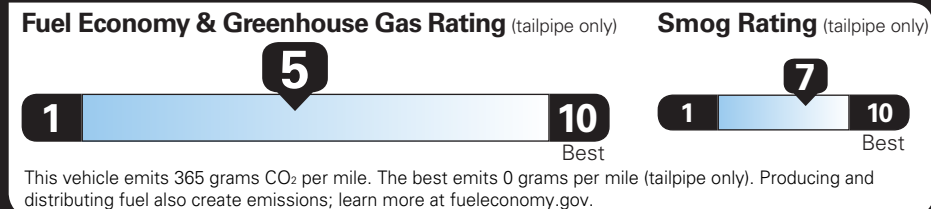

- 4-WAY MANUAL
2. ACTIVE NOISE CANCELLATION
   - AIR CONDITIONING, TRI ZONE
3. ### EXTERIOR
4. MIRRORS, OUTSIDE HEATED, POWER ADJUSTABLE, BODY COLOR
   - HEADLAMPS, LED
   - DAYTIME RUNNING LAMPS, LED

SAFETY & SECURITY

- ACADIA PRO SAFETY PLUS:
  * AUTOMATIC EMERGENCY BRAKING
  * INTELLIBEAM-AUTO HIGH BEAM
  * FOLLOWING DISTANCE INDICATOR
  * FORWARD COLLISION ALERT
  * LANE KEEP ASSIST W/LANE DEPARTURE WARNING
  * FRONT PEDESTRIAN BRAKING
  * REAR CROSS TRAFFIC ALERT
  * LANE CHANGE ALERT WITH SIDE BLIND ZONE ALERT
- TEEN DRIVER
- HD REAR VISION CAMERA

MANUFACTURER'S SUGGESTED RETAIL PRICE

STANDARD VEHICLE PRICE $36,800.00

OPTIONS & PRICING

OPTIONS INSTALLED BY THE MANUFACTURER (MAY REPLACE STANDARD EQUIPMENT SHOWN)

1. DRIVER CONVENIENCE PACKAGE: 1,750.00
2. ROOF RAILS, SILVER
   - REMOTE VEHICLE START
   - SEAT ADJUSTER, DRIVER 8-WAY POWER
   - POWER OUTLET
   - DRIVER & FRONT PASSENGER HEATED SEATS
   - SEAT ADJUSTER, POWER DRIVER LUMBAR CONTROL
3. EBONY TWILIGHT METALLIC 495.00
   CREDIT - NOT EQUIPPED W/ FRONT AND REAR PARK ASSIST -245.00

TOTAL OPTIONS $2,000.00
TOTAL VEHICLE & OPTIONS $38,800.00

DESTINATION CHARGE 1,395.00

TOTAL VEHICLE PRICE* $40,195.00

EPA DOT Fuel Economy and Environment

Gasoline Vehicle

ACADIA FWD

Fuel Economy **25** MPG
combined city/hwy

22 city
29 highway

4.0 gallons per 100 miles

You spend **$750** more in fuel costs over 5 years compared to the average new vehicle.

Annual fuel cost **$1,750**

Actual results will vary for many reasons, including driving conditions and how you drive and maintain your vehicle. The average new vehicle gets 28 MPG and costs $8,000 to fuel over 5 years. Cost estimates are based on 15,000 miles per year at $2.95 per gallon. MPGe is miles per gasoline gallon equivalent. Vehicle emissions are a significant cause of climate change and smog.

fuelconomy.gov

Calculate personalized estimates and compare vehicles

GOVERNMENT 5-STAR SAFETY RATINGS

Overall Vehicle Score ★★★★★

Based on the combined ratings of frontal, side and rollover. Should ONLY be compared to other vehicles of similar size and weight.

Frontal Crash Driver Passenger ★★★★★

Based on the risk of injury in a frontal impact. Should ONLY be compared to other vehicles of similar size and weight.

Side Crash Front seat Rear seat ★★★★★

Based on the risk of injury in a side impact.

Rollover ★★★★★

Based on the risk of rollover in a single-vehicle crash.

Star ratings range from 1 to 5 stars (★★★★★) with 5 being the highest. Source: National Highway Traffic Safety Administration (NHTSA) www.safercar.gov or 1-888-327-4236

PARTS CONTENT INFORMATION

FOR VEHICLES IN THIS CARLINE:
U.S./CANADIAN PARTS CONTENT: 39%
MAJOR SOURCES OF FOREIGN PARTS CONTENT: MEXICO 24%

NOTE: PARTS CONTENT DOES NOT INCLUDE FINAL ASSEMBLY, DISTRIBUTION, OR OTHER NON-PARTS COSTS.

FOR THIS VEHICLE:
FINAL ASSEMBLY POINT: SPRING HILL, TN U.S.A.
COUNTRY OF ORIGIN: ENGINE: UNITED STATES TRANSMISSION: UNITED STATES

This label has been applied pursuant to Federal law - Do not remove prior to delivery to the ultimate purchaser. *Includes Manufacturer's Recommended Pre-Delivery Service. Does not include dealer installed options and accessories not listed above, local taxes or license fees.

© 2009 General Motors LLC GMLBL_PROD_0042 - 01/22/2023

ORDER NO CPOQT0 SALES CODE E
SALES MODEL CODE TNB26
DEALER NO 21782
FINAL ASSEMBLY:
SPRING HILL, TN U.S.A.

VIN 1GKKK141PZ231178 REISSUE

DEALER TO WHOM DELIVERED
LES STANFORD BUICK GMC LLC
21800 WOODWARD AVENUE
FERNDALE, MI 48220-2517

Equipped with the safety and security of OnStar®

Visit onstar.com for details.

onstar.com/privacy