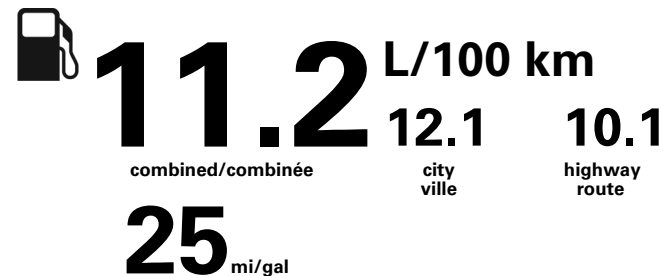

SAFETY & SECURITY

- INTERSECTION AUTOMATIC EMERGENCY BRAKING
- ADAPTIVE CRUISE CONTROL
- BUCKLE TO DRIVE
- REAR PARK ASSIST

- FOLLOWING DISTANCE INDICATOR
- FORWARD COLLISION ALERT
- REAR CROSS TRAFFIC BRAKING
- ENHANCED AUTOMATIC EMERGENCY BRAKING
- BLIND ZONE STEERING ASSIST
- REAR PEDESTRIAN ALERT
- FRONT PEDESTRIAN AND BICYCLIST BRAKING
- SIDE BICYCLIST ALERT
- HD SURROUND VISION
- TRAFFIC SIGN RECOGNITION

MANUFACTURER'S SUGGESTED RETAIL PRICE / PRIX DE DÉTAIL SUGGÉRÉ PAR LE FABRICANT

STANDARD VEHICLE PRICE / PRIX DE BASE $62,499.00

OPTIONS & PRICING / OPTIONS ET PRIX

OPTIONS INSTALLED BY THE MANUFACTURER (MAY REPLACE STANDARD EQUIPMENT SHOWN). OPTIONS INSTALLÉES EN USINE (PEUVENT REMPLACER L'ÉQUIPEMENT DE SÉRIE ILLUSTRÉ).

PREFERRED EQUIPMENT GROUP - 4SB

SUNROOF, POWER, PANORAMIC	1,795.00
SUNROOF WITH SUNSHADE	
LUXURY PACKAGE	1,395.00
•ACOUSTIC STYLE WINDSHIELD	
•HEATED REAR OUTBOARD SEATS	
•8" DIAGONAL HEAD-UP DISPLAY	
•HEATED AND VENTILATED SEATS	
EBONY TWILIGHT METALLIC	495.00
ENGINE BLOCK HEATER	195.00

TOTAL OPTIONS/TOTAL EQUIPEMENT	$3,880.00
AIR CONDITIONING CHARGE/ FRAIS DE CLIMATISATION	100.00
SUB TOTAL / TOTAL PARTIEL	$66,479.00
DESTINATION CHARGE/ FRAIS DE TRANSPORT	2,300.00
SUB TOTAL / TOTAL PARTIEL	$68,779.00
MAXIMUM DEALER FEE	699.00

PRIX TOTAL PRICE* $69,478.00

Gasoline Vehicle / Véhicule à essence

Fuel Consumption / Consommation de carburant

Annual fuel COST
for an annual distance of 20,000 km, and an average fuel price of $1.50 per litre

$ 3 360

Coût annuel en carburant

pour une distance annuelle de 20 000 km, et un prix moyen du carburant de 1,50 $ par litre

Standard SUVs range from / Les VUS ordinaires font entre

2.1 - 19.0 L_e/100 km

L_e is gasoline litre equivalent / L_e signifie litre équivalent d'essence

Carbon Dioxide Rating / Indice de dioxyde de carbone

Tailpipe emissions only / Émissions du tuyau d'échappement seulement

Smog Rating / Indice de Smog

Estimates are based on Government of Canada approved criteria and testing methods. Vehicle's actual fuel consumption will vary.

For more information visit vehicles.nrcan.gc.ca

Estimations établies selon des méthodes d'essai et des critères approuvés par le gouvernement du Canada. La consommation de carburant réelle du véhicule variera.

Pour plus d'information visitez vehicules.nrcan.gc.ca

Activate today

Learn more at onstar.ca or scan the QR code

Better drives start with OnStar®

ONSTAR.CA/EN/PRIVACY

SiriusXM

Scan now to discover more about the SiriusXM® trial

*Does not include Goods and Services Tax, Harmonized Sales Tax, Quebec Sales Tax, provincial taxes, license fees or dealer installed options and accessories not listed above. Does include Manufacturer's Recommended Pre-Delivery Service. *À l'exclusion de la taxe sur les produits et services, de la taxe de vente harmonisée, de la taxe de vente du Québec, des taxes provinciales, des droits d'immatriculation, et des options et accessoires installés par le concessionnaire qui ne figurent pas ci-dessus. Comprend la préparation à la route préconisée par le fabricant. Actual Retail Prices are set by retailer and may vary from prices hereon. Le prix de revente définitif, qui est du ressort du concessionnaire n'est pas nécessairement le même que celui indiqué sur cette étiquette.

ORD/COMM FWKBHH SALES CODE/E
MOD/NO TLE56 CODE DE VENTE
DLR/CONCESS 84042
FINAL ASSEMBLY/USINE D'ORIGINE:
LANSING, MI U.S.A.

VIN 1GKENPKS7TJ326931 REISSUE

DELIVERED TO / DESTINATAIRE
DEAN COOLEY MOTORS LTD.
747
DAUPHIN, MB R7N 3B3