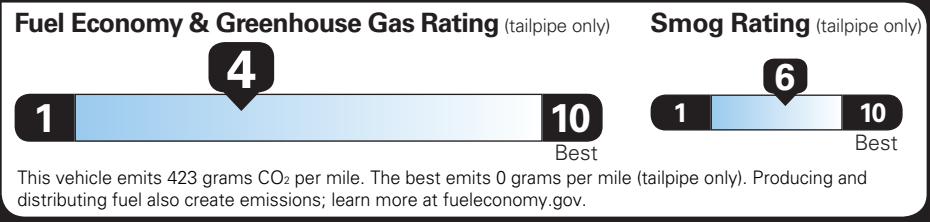

- BUCKET SEATS
- FRONT / REAR FLOOR MATS, CARPETED
- HEATED SEATS DRIVER/PASSENGER

EXTERIOR

- MIRRORS, OUTSIDE HEATED, POWER ADJUSTABLE
- WHEELS, 18" X 8" DARK W/ ALL-TERRAIN TIRES MACHINED ALUMINUM

SAFETY & SECURITY

- INTERSECTION AUTOMATIC EMERGENCY BRAKING
- ADAPTIVE CRUISE CONTROL
- BUCKLE TO DRIVE
- REAR PARK ASSIST
- FOLLOWING DISTANCE INDICATOR
- FORWARD COLLISION ALERT
- REAR CROSS TRAFFIC BRAKING
- ENHANCED AUTOMATIC EMERGENCY BRAKING
- BLIND ZONE STEERING ASSIST

- REAR PEDESTRIAN ALERT
- FRONT PEDESTRIAN AND BICYCLIST BRAKING
- SIDE BICYCLIST ALERT
- HD SURROUND VISION
- TRAFFIC SIGN RECOGNITION

MANUFACTURER'S SUGGESTED RETAIL PRICE

STANDARD VEHICLE PRICE $50,000.00

OPTIONS & PRICING

OPTIONS INSTALLED BY THE MANUFACTURER (MAY REPLACE STANDARD EQUIPMENT SHOWN)

PANORAMIC SUNROOF W/ SUNSHADE 1,500.00
VOLCANIC RED TINTCOAT 645.00

TOTAL OPTIONS $2,145.00
TOTAL VEHICLE & OPTIONS $52,145.00
DESTINATION CHARGE 1,395.00

TOTAL VEHICLE PRICE* $53,540.00

EPA DOT Fuel Economy and Environment

Gasoline Vehicle

Fuel Economy ACADIA AWD

Standard SUVs range from 11 to 100 MPG. The best vehicle rates 140 MPGe.

21 MPG combined city/hwy
19 MPG city
24 MPG highway

4.8 gallons per 100 miles

You spend **$3,000** more in fuel costs over 5 years compared to the average new vehicle.

G J 4

Annual fuel cost **$2,550**

Actual results will vary for many reasons, including driving conditions and how you drive and maintain your vehicle. The average new vehicle gets 28 MPG and costs $9,750 to fuel over 5 years. Cost estimates are based on 15,000 miles per year at $3.60 per gallon. MPGe is miles per gasoline gallon equivalent. Vehicle emissions are a significant cause of climate change and smog.

fuelconomy.gov
Calculate personalized estimates and compare vehicles

GOVERNMENT 5-STAR SAFETY RATINGS

This vehicle has not been rated by the government for overall vehicle score, frontal crash, side crash or rollover risk.

Source: National Highway Traffic Safety Administration (NHTSA)
www.safercar.gov or 1-888-327-4236

Equipped with the safety and security of OnStar®

Visit onstar.com for details.

onstar.com/privacy

PARTS CONTENT INFORMATION

FOR VEHICLES IN THIS CARLINE:
U.S./CANADIAN PARTS CONTENT: 35%
MAJOR SOURCES OF FOREIGN PARTS CONTENT: MEXICO 27%

NOTE: PARTS CONTENT DOES NOT INCLUDE FINAL ASSEMBLY, DISTRIBUTION, OR OTHER NON-PARTS COSTS.

FOR THIS VEHICLE:
FINAL ASSEMBLY POINT: LANSING, MI U.S.A.
COUNTRY OF ORIGIN: ENGINE: MEXICO TRANSMISSION: UNITED STATES

This label has been applied pursuant to Federal law - Do not remove prior to delivery to the ultimate purchaser. *Includes Manufacturer's Recommended Pre-Delivery Service. Does not include dealer installed options and accessories not listed above, local taxes or license fees.

© 2009 General Motors LLC
GMLBL_PROD_0043 - 10/23/2023

ORDER NO DKVHWZ SALES CODE E
SALES MODEL CODE TLE56
DEALER NO 44328
FINAL ASSEMBLY: LANSING, MI U.S.A.

VIN 1GKENPKS3RJ227077 REISSUE

DEALER TO WHOM DELIVERED
RED ROCK GMC
741 N FIRST ST
GRAND JUNCTION, CO 81501-2297