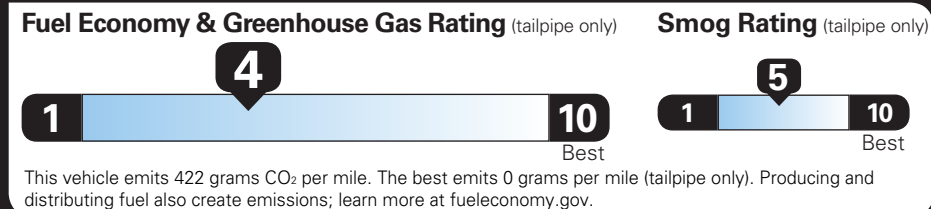

- SAFETY ALERT SEAT
- ADAPTIVE CRUISE CONTROL
- BUCKLE TO DRIVE
- REAR PARK ASSIST
- FOLLOWING DISTANCE INDICATOR
- FORWARD COLLISION ALERT
- REAR CROSS TRAFFIC BRAKING
- BLIND ZONE STEERING ASSIST
- FRONT PEDESTRIAN AND

- BICYCLIST BRAKING
- REVERSE AUTOMATIC BRAKING

MANUFACTURER'S SUGGESTED RETAIL PRICE

STANDARD VEHICLE PRICE $44,900.00

OPTIONS & PRICING

OPTIONS INSTALLED BY THE MANUFACTURER (MAY REPLACE STANDARD EQUIPMENT SHOWN)

ELEVATION PREMIUM PACKAGE	2,535.00
• UNIVERSAL HOME REMOTE	
• WHEELS, 20" X 8" BRIGHT SILVER ALUMINUM	
• SEAT ADJUSTER, FRONT PASSENGER 6-WAY POWER	
• SEAT ADJUSTER, POWER PASSENGER LUMBAR CONTROL	
• INSIDE REARVIEW MIRROR, AUTO DIMMING	
• TIRES, ALL-SEASON BLACKWALL	
VOLCANIC RED TINTCOAT	645.00
FLOOR LINER PACKAGE:	350.00

1. (DEALER INSTALLED)
2. 3RD ROW ALL WEATHER FLOOR LINER (DEALER INSTALLED)
   - 1ST / 2ND ROW ALL WEATHER FLOOR LINERS (DLR INSTALLED)
3. FRONT & REAR SPLASH GUARDS (DEALER INSTALLED) 295.00

TOTAL OPTIONS	$3,825.00
TOTAL VEHICLE & OPTIONS	$48,725.00
DESTINATION CHARGE	1,395.00

TOTAL VEHICLE PRICE* $50,120.00

EPA DOT Fuel Economy and Environment

Gasoline Vehicle

Fuel Economy ACADIA AWD

Standard SUVs range from 11 to 100 MPG. The best vehicle rates 140 MPGe.

21 MPG combined city/hwy
19 city
24 highway

4.8 gallons per 100 miles

You spend **$3,000** more in fuel costs over 5 years compared to the average new vehicle.

Annual fuel cost **$2,500**

Actual results will vary for many reasons, including driving conditions and how you drive and maintain your vehicle. The average new vehicle gets 28 MPG and costs $9,500 to fuel over 5 years. Cost estimates are based on 15,000 miles per year at $3.50 per gallon. MPGe is miles per gasoline gallon equivalent. Vehicle emissions are a significant cause of climate change and smog.

fuelconomy.gov
Calculate personalized estimates and compare vehicles

GOVERNMENT 5-STAR SAFETY RATINGS

This vehicle has not been rated by the government for overall vehicle score, frontal crash, side crash or rollover risk.

Source: National Highway Traffic Safety Administration (NHTSA)
www.safercar.gov or 1-888-327-4236

Equipped with the safety and security of OnStar®

Visit onstar.com for details.

onstar.com/privacy

PARTS CONTENT INFORMATION

FOR VEHICLES IN THIS CARLINE:
U.S./CANADIAN PARTS CONTENT: 36%
MAJOR SOURCES OF FOREIGN PARTS CONTENT: MEXICO 24%

NOTE: PARTS CONTENT DOES NOT INCLUDE FINAL ASSEMBLY, DISTRIBUTION, OR OTHER NON-PARTS COSTS.

FOR THIS VEHICLE:
FINAL ASSEMBLY POINT: LANSING, MI U.S.A.
COUNTRY OF ORIGIN: ENGINE: MEXICO
TRANSMISSION: UNITED STATES

This label has been applied pursuant to Federal law - Do not remove prior to delivery to the ultimate purchaser. *Includes Manufacturer's Recommended Pre-Delivery Service. Does not include dealer installed options and accessories not listed above, local taxes or license fees.

© 2009 General Motors LLC
GMLBL_PROD_0043 - 10/23/2023

ORDER NO DTMP2P SALES CODE E
SALES MODEL CODE TLD56
DEALER NO 23434
FINAL ASSEMBLY: LANSING, MI U.S.A.

VIN 1GKENNRS4SJ123469 REISSUE

DEALER TO WHOM DELIVERED
BILLION COMMUNITY, INC.
2733 MORMAN TREK
IOWA CITY, IA 52240-8606