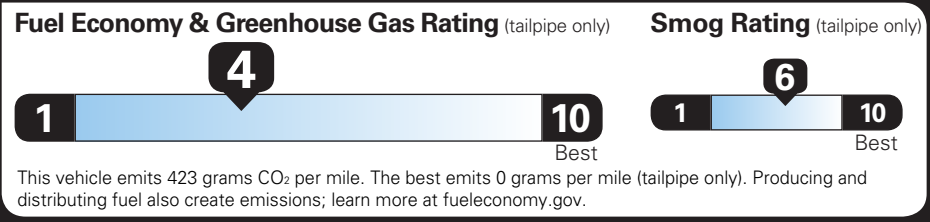

- HEATED STEERING WHEEL
- UNIVERSAL HOME REMOTE
- AIR CONDITIONING, TRI ZONE
- SEAT ADJUSTER, DRIVER 8-WAY POWER
- SEAT ADJUSTER, FRONT PASSENGER 6-WAY POWER
- SEATING, 7-PASSENGER/ BUCKET SEATS
- FRONT / REAR FLOOR MATS, CARPETED
- HEATED SEATS DRIVER/PASSENGER

EXTERIOR

- MIRRORS, OUTSIDE HEATED, POWER ADJUSTABLE
- WHEELS, 20" X 8" BRIGHT SILVER ALUMINUM

SAFETY & SECURITY

- SAFETY ALERT SEAT
- INTERSECTION AUTOMATIC EMERGENCY BRAKING
- ADAPTIVE CRUISE CONTROL
- BUCKLE TO DRIVE
- REAR PARK ASSIST
- FOLLOWING DISTANCE INDICATOR
- FORWARD COLLISION ALERT
- REAR CROSS TRAFFIC BRAKING
- ENHANCED AUTOMATIC EMERGENCY BRAKING
- BLIND ZONE STEERING ASSIST
- REAR PEDESTRIAN ALERT
- FRONT PEDESTRIAN AND BICYCLIST BRAKING
- SIDE BICYCLIST ALERT

- HD SURROUND VISION
- TRAFFIC SIGN RECOGNITION

MANUFACTURER'S SUGGESTED RETAIL PRICE

STANDARD VEHICLE PRICE $44,600.00

OPTIONS & PRICING

OPTIONS INSTALLED BY THE MANUFACTURER (MAY REPLACE STANDARD EQUIPMENT SHOWN)

PANORAMIC SUNROOF W/ SUNSHADE	1,500.00
WHITE FROST TRICOAT	1,095.00
TOTAL OPTIONS	$2,595.00
TOTAL VEHICLE & OPTIONS	$47,195.00
DESTINATION CHARGE	1,395.00

TOTAL VEHICLE PRICE* $48,590.00

EPA DOT Fuel Economy and Environment

Gasoline Vehicle

ACADIA AWD

Fuel Economy **21** MPG combined city/hwy

19 city 24 highway

4.8 gallons per 100 miles

You spend **$3,000** more in fuel costs over 5 years compared to the average new vehicle.

Annual fuel cost **$2,550**

Actual results will vary for many reasons, including driving conditions and how you drive and maintain your vehicle. The average new vehicle gets 28 MPG and costs $9,750 to fuel over 5 years. Cost estimates are based on 15,000 miles per year at $3.60 per gallon. MPGe is miles per gasoline gallon equivalent. Vehicle emissions are a significant cause of climate change and smog.

fuelconomy.gov
Calculate personalized estimates and compare vehicles

GOVERNMENT 5-STAR SAFETY RATINGS

This vehicle has not been rated by the government for overall vehicle score, frontal crash, side crash or rollover risk.

Source: National Highway Traffic Safety Administration (NHTSA)
www.safercar.gov or 1-888-327-4236

Equipped with the safety and security of OnStar®

Visit onstar.com for details.

onstar.com/privacy

PARTS CONTENT INFORMATION

FOR VEHICLES IN THIS CARLINE:
U.S./CANADIAN PARTS CONTENT: 35%
MAJOR SOURCES OF FOREIGN PARTS CONTENT: MEXICO 27%

NOTE: PARTS CONTENT DOES NOT INCLUDE FINAL ASSEMBLY, DISTRIBUTION, OR OTHER NON-PARTS COSTS.

FOR THIS VEHICLE:
FINAL ASSEMBLY POINT: LANSING, MI U.S.A.
COUNTRY OF ORIGIN: ENGINE: MEXICO TRANSMISSION: UNITED STATES

This label has been applied pursuant to Federal law - Do not remove prior to delivery to the ultimate purchaser. *Includes Manufacturer's Recommended Pre-Delivery Service. Does not include dealer installed options and accessories not listed above, local taxes or license fees.

© 2009 General Motors LLC
GMLBL_PROD_0043 - 10/23/2023

ORDER NO DKSPRM SALES CODE E
SALES MODEL CODE TLD56
DEALER NO 44543
FINAL ASSEMBLY: LANSING, MI U.S.A.

VIN 1GKENNKS7RJ166613 REISSUE

DEALER TO WHOM DELIVERED
WES FINCH AUTO PLAZA INC.
PO BOX 537
GRINNELL, IA 50112-0537