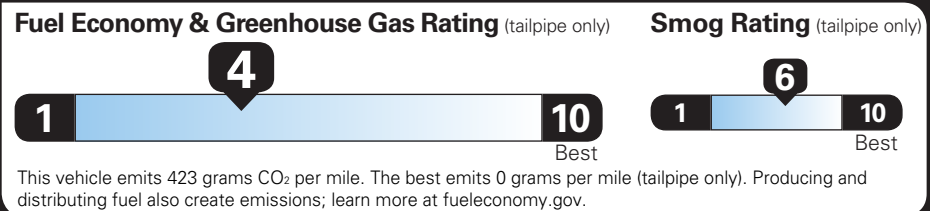

- TRI-ZONE AUTO CLIMATE CONTROL
- 8-PASSENGER SEATING
- 8-WAY POWER DRIVER SEAT

- ADJUSTER W/ 2-WAY LUMBAR
- DRIVER & FRONT PASSENGER HEATED SEATS
- REMOTE VEHICLE START
- 120V POWER OUTLET
- HEATED STEERING WHEEL

EXTERIOR

- AUTOSENSE POWER LIFTGATE
- OUTSIDE HEATED MIRRORS
- ROOF RAILS

SAFETY & SECURITY

- ADAPTIVE CRUISE CONTROL
- FOLLOWING DISTANCE INDICATOR
- FORWARD COLLISION ALERT
- LED REFLECTIVE WINDSHIELD COLLISION ALERT
- TRAFFIC SIGN RECOGNITION
- INTELLIBEAM
- ENHANCED AUTOMATIC EMERGENCY BRAKING
- INTERSECTION AUTOMATIC EMERGENCY BRAKING

- REAR CROSS TRAFFIC BRAKING
- REAR PARK ASSIST
- BLIND ZONE STEERING ASSIST
- ENHANCED LANE KEEP ASSIST W/ LANE DEPARTURE WARNING
- FRONT PEDESTRIAN AND BICYCLIST BRAKING
- SIDE BICYCLIST ALERT
- REAR PEDESTRIAN ALERT
- REVERSE AUTOMATIC BRAKING
- SAFETY ALERT SEAT
- REAR CAMERA MIRROR
- HD SURROUND VISION

MANUFACTURER'S SUGGESTED RETAIL PRICE

STANDARD VEHICLE PRICE $45,800.00

OPTIONS & PRICING

OPTIONS INSTALLED BY THE MANUFACTURER (MAY REPLACE STANDARD EQUIPMENT SHOWN)

TOTAL OPTIONS $0.00

TOTAL VEHICLE & OPTIONS $45,800.00
DESTINATION CHARGE 1,995.00

TOTAL VEHICLE PRICE* $47,795.00

EPA DOT Fuel Economy and Environment

Gasoline Vehicle

ACADIA AWD

Fuel Economy **21** MPG
combined city/hwy

20 city

23 highway

4.8 gallons per 100 miles

You spend **$3,250** more in fuel costs over 5 years compared to the average new vehicle.

Annual fuel cost **$2,350**

Actual results will vary for many reasons, including driving conditions and how you drive and maintain your vehicle. The average new vehicle gets 29 MPG and costs $8,500 to fuel over 5 years. Cost estimates are based on 15,000 miles per year at $3.30 per gallon. MPGe is miles per gasoline gallon equivalent. Vehicle emissions are a significant cause of climate change and smog.

fuelconomy.gov
Calculate personalized estimates and compare vehicles

GOVERNMENT 5-STAR SAFETY RATINGS

Overall Vehicle Score ★★★★★
Based on the combined ratings of frontal, side and rollover. Should ONLY be compared to other vehicles of similar size and weight.

Frontal Crash	Driver Passenger	★★★★★
Based on the risk of injury in a frontal impact. Should ONLY be compared to other vehicles of similar size and weight.		
Side Crash	Front seat Rear seat	★★★★★
Based on the risk of injury in a side impact.		
Rollover		★★★★★
Based on the risk of rollover in a single-vehicle crash.		

Star ratings range from 1 to 5 stars (★★★★★) with 5 being the highest.
Source: National Highway Traffic Safety Administration (NHTSA)
www.safercar.gov or 1-888-327-4236

PARTS CONTENT INFORMATION

FOR VEHICLES IN THIS CARLINE:
U.S./CANADIAN PARTS CONTENT: 35%
MAJOR SOURCES OF FOREIGN PARTS CONTENT: MEXICO 27%

NOTE: PARTS CONTENT DOES NOT INCLUDE FINAL ASSEMBLY, DISTRIBUTION, OR OTHER NON-PARTS COSTS.

FOR THIS VEHICLE:
FINAL ASSEMBLY POINT: LANSING, MI U.S.A.
COUNTRY OF ORIGIN: ENGINE: MEXICO TRANSMISSION: UNITED STATES

This label has been applied pursuant to Federal law - Do not remove prior to delivery to the ultimate purchaser. *Includes Manufacturer's Recommended Pre-Delivery Service. Does not include dealer installed options and accessories not listed above, local taxes or license fees.

© 2009 General Motors LLC
GMLBL_PROD_0044 - 11/01/2025

ORDER NO FZXFJ SALES CODE E
SALES MODEL CODE TLD56
DEALER NO 25551
FINAL ASSEMBLY:
LANSING, MI U.S.A.

VIN 1GKENNKS6TJ368348 REISSUE
DEALER TO WHOM DELIVERED
LYNCH BUICK GMC OF WEST BEND
2275 S MAIN STREET
WEST BEND, WI 53095-5765

Better drives start with OnStar®
Activate today

Learn more at onstar.com, or scan the QR code
onstar.com/privacy