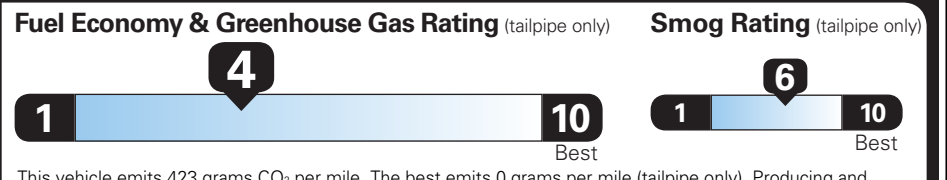

EPA DOT Fuel Economy and Environment

Gasoline Vehicle

ACADIA AWD

Fuel Economy **21** MPG combined city/hwy

20 city 23 highway

4.8 gallons per 100 miles

You spend **$3,250** more in fuel costs over 5 years compared to the average new vehicle.

Annual fuel cost **$2,350**