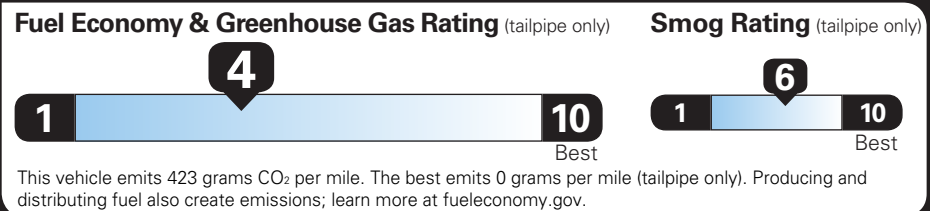

- ADJUSTER W/ 2-WAY LUMBAR
- DRIVER & FRONT PASSENGER HEATED SEATS
- REMOTE VEHICLE START
- 120V POWER OUTLET
- HEATED STEERING WHEEL

EXTERIOR

- AUTOSENSE POWER LIFTGATE
- OUTSIDE HEATED MIRRORS
- ROOF RAILS

SAFETY & SECURITY

- ADAPTIVE CRUISE CONTROL
- FOLLOWING DISTANCE INDICATOR
- FORWARD COLLISION ALERT
- LED REFLECTIVE WINDSHIELD COLLISION ALERT
- TRAFFIC SIGN RECOGNITION
- INTELLIBEAM
- ENHANCED AUTOMATIC EMERGENCY BRAKING
- INTERSECTION AUTOMATIC EMERGENCY BRAKING

- REAR CROSS TRAFFIC BRAKING
- REAR PARK ASSIST
- BLIND ZONE STEERING ASSIST
- ENHANCED LANE KEEP ASSIST W/ LANE DEPARTURE WARNING
- FRONT PEDESTRIAN AND BICYCLIST BRAKING
- SIDE BICYCLIST ALERT
- REAR PEDESTRIAN ALERT
- REVERSE AUTOMATIC BRAKING
- SAFETY ALERT SEAT
- REAR CAMERA MIRROR
- HD SURROUND VISION

MANUFACTURER'S SUGGESTED RETAIL PRICE

STANDARD VEHICLE PRICE $45,800.00

OPTIONS & PRICING

OPTIONS INSTALLED BY THE MANUFACTURER (MAY REPLACE STANDARD EQUIPMENT SHOWN)

STERLING METALLIC	495.00
FRONT LICENSE PLATE BRACKET	40.00

TOTAL OPTIONS	$535.00
TOTAL VEHICLE & OPTIONS	$46,335.00
DESTINATION CHARGE	1,995.00

TOTAL VEHICLE PRICE* $48,330.00

EPA DOT Fuel Economy and Environment

Gasoline Vehicle

ACADIA AWD

Fuel Economy **21** MPG combined city/hwy

20 city

23 highway

4.8 gallons per 100 miles

You spend $3,250 more in fuel costs over 5 years compared to the average new vehicle.

Annual fuel cost **$2,350**

Actual results will vary for many reasons, including driving conditions and how you drive and maintain your vehicle. The average new vehicle gets 29 MPG and costs $8,500 to fuel over 5 years. Cost estimates are based on 15,000 miles per year at $3.30 per gallon. MPGe is miles per gasoline gallon equivalent. Vehicle emissions are a significant cause of climate change and smog.

fuelconomy.gov
Calculate personalized estimates and compare vehicles

GOVERNMENT 5-STAR SAFETY RATINGS

Overall Vehicle Score ★★★★★
Based on the combined ratings of frontal, side and rollover. Should ONLY be compared to other vehicles of similar size and weight.

Frontal Crash	Driver Passenger	★★★★★
Based on the risk of injury in a frontal impact. Should ONLY be compared to other vehicles of similar size and weight.		
Side Crash	Front seat Rear seat	★★★★★
Based on the risk of injury in a side impact.		
Rollover		★★★★★
Based on the risk of rollover in a single-vehicle crash.		

Star ratings range from 1 to 5 stars (★★★★★) with 5 being the highest.
Source: National Highway Traffic Safety Administration (NHTSA)
www.safercar.gov or 1-888-327-4236

PARTS CONTENT INFORMATION

FOR VEHICLES IN THIS CARLINE:
U.S./CANADIAN PARTS CONTENT: 35%
MAJOR SOURCES OF FOREIGN PARTS CONTENT: MEXICO 27%

NOTE: PARTS CONTENT DOES NOT INCLUDE FINAL ASSEMBLY, DISTRIBUTION, OR OTHER NON-PARTS COSTS.

FOR THIS VEHICLE:
FINAL ASSEMBLY POINT: LANSING, MI U.S.A.
COUNTRY OF ORIGIN: ENGINE: MEXICO TRANSMISSION: UNITED STATES

This label has been applied pursuant to Federal law - Do not remove prior to delivery to the ultimate purchaser. *Includes Manufacturer's Recommended Pre-Delivery Service. Does not include dealer installed options and accessories not listed above, local taxes or license fees.

© 2009 General Motors LLC
GMLBL_PROD_0044 - 11/01/2025

ORDER NO FZCXTF SALES CODE E
SALES MODEL CODE TLD56
DEALER NO 22391
FINAL ASSEMBLY:
LANSING, MI U.S.A.

VIN 1GKENNKS1TJ348640 REISSUE
DEALER TO WHOM DELIVERED
STAR GMC QUAKERTOWN
480 N WEST END BLVD(RTE 309)
QUAKERTOWN, PA 18951-2312

Better drives start with OnStar®
Activate today

Learn more at onstar.com, or scan the QR code
onstar.com/privacy