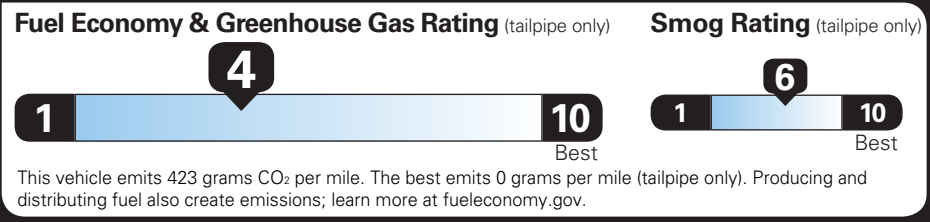

EXTERIOR

- MIRRORS, OUTSIDE HEATED, POWER ADJUSTABLE
- WHEELS, 20" X 8" BRIGHT SILVER ALUMINUM

SAFETY & SECURITY

- SAFETY ALERT SEAT
- INTERSECTION AUTOMATIC EMERGENCY BRAKING
- ADAPTIVE CRUISE CONTROL
- BUCKLE TO DRIVE
- REAR PARK ASSIST
- FOLLOWING DISTANCE INDICATOR
- FORWARD COLLISION ALERT
- REAR CROSS TRAFFIC BRAKING
- ENHANCED AUTOMATIC EMERGENCY BRAKING
- BLIND ZONE STEERING ASSIST
- REAR PEDESTRIAN ALERT
- FRONT PEDESTRIAN AND BICYCLIST BRAKING
- SIDE BICYCLIST ALERT

1. HD SURROUND VISION
   - TRAFFIC SIGN RECOGNITION
2. MANUFACTURER'S SUGGESTED RETAIL PRICE

STANDARD VEHICLE PRICE $44,600.00

OPTIONS & PRICING

OPTIONS INSTALLED BY THE MANUFACTURER (MAY REPLACE STANDARD EQUIPMENT SHOWN)

SALES PROCESSING OPTION INC.

TOTAL OPTIONS	$0.00
TOTAL VEHICLE & OPTIONS	$44,600.00
DESTINATION CHARGE	1,395.00

TOTAL VEHICLE PRICE* $45,995.00

EPA DOT Fuel Economy and Environment

Gasoline Vehicle

Fuel Economy ACADIA AWD

Standard SUVs range from 11 to 100 MPG. The best vehicle rates 140 MPGe.

21 MPG combined city/hwy
19 city
24 highway

4.8 gallons per 100 miles

You spend $3,000 more in fuel costs over 5 years compared to the average new vehicle.

Annual fuel cost **$2,550**

Actual results will vary for many reasons, including driving conditions and how you drive and maintain your vehicle. The average new vehicle gets 28 MPG and costs $9,750 to fuel over 5 years. Cost estimates are based on 15,000 miles per year at $3.60 per gallon. MPGe is miles per gasoline gallon equivalent. Vehicle emissions are a significant cause of climate change and smog.

fuel economy.gov
Calculate personalized estimates and compare vehicles

GOVERNMENT 5-STAR SAFETY RATINGS

This vehicle has not been rated by the government for overall vehicle score, frontal crash, side crash or rollover risk.

Source: National Highway Traffic Safety Administration (NHTSA)
www.safercar.gov or 1-888-327-4236

PARTS CONTENT INFORMATION

FOR VEHICLES IN THIS CARLINE:
U.S./CANADIAN PARTS CONTENT: 35%
MAJOR SOURCES OF FOREIGN PARTS CONTENT: MEXICO 27%

NOTE: PARTS CONTENT DOES NOT INCLUDE FINAL ASSEMBLY, DISTRIBUTION, OR OTHER NON-PARTS COSTS.

FOR THIS VEHICLE:
FINAL ASSEMBLY POINT: LANSING, MI U.S.A.
COUNTRY OF ORIGIN: ENGINE: MEXICO TRANSMISSION: UNITED STATES

This label has been applied pursuant to Federal law - Do not remove prior to delivery to the ultimate purchaser. *Includes Manufacturer's Recommended Pre-Delivery Service. Does not include dealer installed options and accessories not listed above, local taxes or license fees.

© 2009 General Motors LLC
GMLBL_PROD_0043 - 10/23/2023

Equipped with the safety and security of OnStar®

Visit onstar.com for details.
onstar.com/privacy

ORDER NO DJMMJD SALES CODE R
SALES MODEL CODE TLD56
DEALER NO 26186
FINAL ASSEMBLY: LANSING, MI U.S.A.

VIN 1GKENNKS0RJ188632 REISSUE

DEALER TO WHOM DELIVERED
POYNTER BUICK GMC
PO BOX 160
SEYMOUR, IN 47274-0160