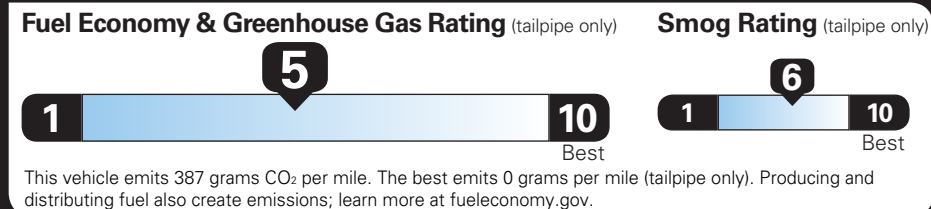

SAFETY & SECURITY

- SAFETY ALERT SEAT
- INTERSECTION AUTOMATIC EMERGENCY BRAKING
- ADAPTIVE CRUISE CONTROL
- BUCKLE TO DRIVE
- FOLLOWING DISTANCE INDICATOR
- FORWARD COLLISION ALERT
- REAR CROSS TRAFFIC BRAKING

- ENHANCED AUTOMATIC EMERGENCY BRAKING
- BLIND ZONE STEERING ASSIST
- REAR PEDESTRIAN ALERT
- FRONT PEDESTRIAN AND BICYCLIST BRAKING
- SIDE BICYCLIST ALERT
- HD SURROUND VISION
- TRAFFIC SIGN RECOGNITION

MANUFACTURER'S SUGGESTED RETAIL PRICE

STANDARD VEHICLE PRICE $54,300.00

OPTIONS & PRICING

OPTIONS INSTALLED BY THE MANUFACTURER (MAY REPLACE STANDARD EQUIPMENT SHOWN)

- SUPER CRUISE PACKAGE 3,490.00
- ENHANCED AUTOMATIC PARKING ASSIST
- 3-YEARS SUPER CRUISE(TM), REQUIRES ACTIVE SUBSCRIPTION; INFO AT

ONSTAR.COM/SUPERCUISE	
• DRIVER ATTENTION ASSIST	
• REAR CAMERA MIRROR	
WHITE FROST TRICOAT	1,095.00
FRONT LICENSE PLATE BRACKET	40.00
CREDIT HEATED WIPER PARK	-100.00
NOT AVAILABLE	

TOTAL OPTIONS	$4,525.00
TOTAL VEHICLE & OPTIONS	$58,825.00
DESTINATION CHARGE	1,395.00

TOTAL VEHICLE PRICE* $60,220.00

EPA DOT Fuel Economy and Environment

Gasoline Vehicle

Fuel Economy ACADIA FWD

23 MPG combined city/hwy

20 city

27 highway

4.3 gallons per 100 miles

You spend **$2,000** more in fuel costs over 5 years compared to the average new vehicle.

Standard SUVs range from 11 to 100 MPG. The best vehicle rates 140 MPGe.

Annual fuel cost **$2,350**

Actual results will vary for many reasons, including driving conditions and how you drive and maintain your vehicle. The average new vehicle gets 28 MPG and costs $9,750 to fuel over 5 years. Cost estimates are based on 15,000 miles per year at $3.60 per gallon. MPGe is miles per gasoline gallon equivalent. Vehicle emissions are a significant cause of climate change and smog.

fuelconomy.gov
Calculate personalized estimates and compare vehicles

GOVERNMENT 5-STAR SAFETY RATINGS

This vehicle has not been rated by the government for overall vehicle score, frontal crash, side crash or rollover risk.

Source: National Highway Traffic Safety Administration (NHTSA)
www.safercar.gov or 1-888-327-4236

Equipped with the safety and security of OnStar®

Visit onstar.com for details.

onstar.com/privacy

PARTS CONTENT INFORMATION

FOR VEHICLES IN THIS CARLINE:
U.S./CANADIAN PARTS CONTENT: 35%
MAJOR SOURCES OF FOREIGN PARTS CONTENT: MEXICO 27%

NOTE: PARTS CONTENT DOES NOT INCLUDE FINAL ASSEMBLY, DISTRIBUTION, OR OTHER NON-PARTS COSTS.

FOR THIS VEHICLE:
FINAL ASSEMBLY POINT:
LANSING, MI U.S.A.
COUNTRY OF ORIGIN:
ENGINE: MEXICO
TRANSMISSION: UNITED STATES

This label has been applied pursuant to Federal law - Do not remove prior to delivery to the ultimate purchaser. *Includes Manufacturer's Recommended Pre-Delivery Service. Does not include dealer installed options and accessories not listed above, local taxes or license fees.

© 2009 General Motors LLC
GMLBL_PROD_0043 - 10/23/2023

ORDER NO DRKBJH SALES CODE E
SALES MODEL CODE TLF56
DEALER NO 49875
FINAL ASSEMBLY:
LANSING, MI U.S.A.

VIN 1GKENLKS1RJ216121 REISSUE

DEALER TO WHOM DELIVERED
PATRIOT GMC OF BARTLESVILLE
2001 SE WASHINGTON BLVD
BARTLESVILLE, OK 74006-6739