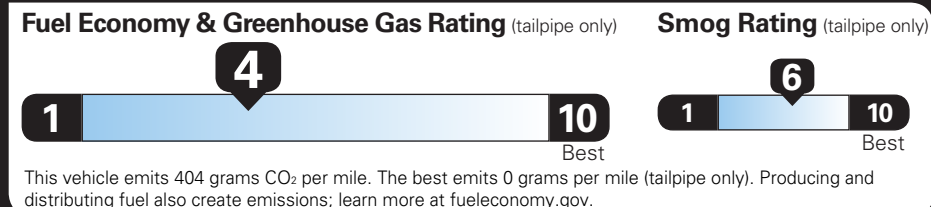

You spend **$2,750** more in fuel costs over 5 years compared to the average new vehicle.

Annual fuel cost **$2,250**