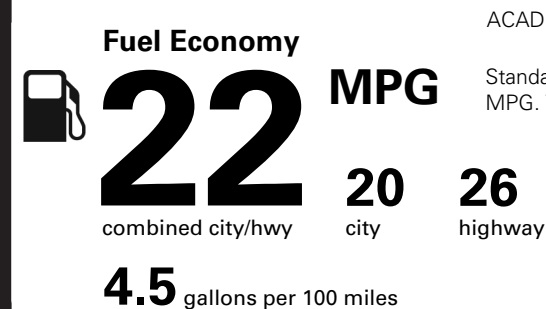

MANUFACTURER'S SUGGESTED RETAIL PRICE

STANDARD VEHICLE PRICE \$43,800.00

OPTIONS & PRICING

OPTIONS INSTALLED BY THE MANUFACTURER (MAY REPLACE STANDARD EQUIPMENT SHOWN)

EBONY TWILIGHT METALLIC	495.00
WHEEL LOCKS (DEALER INSTALLED)	125.00

TOTAL OPTIONS	\$620.00
TOTAL VEHICLE & OPTIONS	\$44,420.00
DESTINATION CHARGE	1,995.00

TOTAL VEHICLE PRICE* \$46,415.00

EPA DOT Fuel Economy and Environment

Gasoline Vehicle

You spend **\$2,750** more in fuel costs over 5 years compared to the average new vehicle.