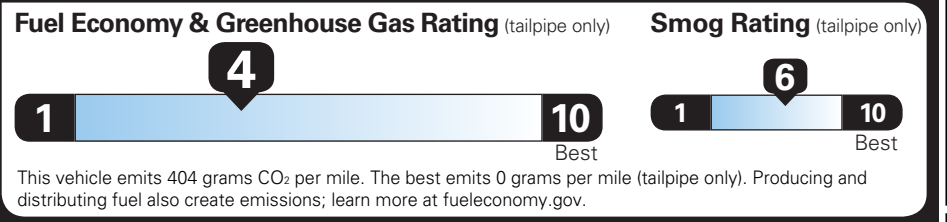

- DRIVER & FRONT PASSENGER HEATED SEATS
- REMOTE VEHICLE START
- 120V POWER OUTLET
- HEATED STEERING WHEEL

EXTERIOR

- AUTONSENSE POWER LIFTGATE
- OUTSIDE HEATED MIRRORS
- ROOF RAILS

SAFETY & SECURITY

- ADAPTIVE CRUISE CONTROL
- FOLLOWING DISTANCE INDICATOR
- FORWARD COLLISION ALERT
- LED REFLECTIVE WINDSHIELD COLLISION ALERT
- TRAFFIC SIGN RECOGNITION
- INTELLIBEAM
- ENHANCED AUTOMATIC EMERGENCY BRAKING
- INTERSECTION AUTOMATIC EMERGENCY BRAKING
- REAR CROSS TRAFFIC BRAKING

- REAR PARK ASSIST
- BLIND ZONE STEERING ASSIST
- ENHANCED LANE KEEP ASSIST W/ LANE DEPARTURE WARNING
- FRONT PEDESTRIAN AND BICYCLIST BRAKING
- SIDE BICYCLIST ALERT
- REAR PEDESTRIAN ALERT
- REVERSE AUTOMATIC BRAKING
- SAFETY ALERT SEAT
- REAR CAMERA MIRROR
- HD SURROUND VISION

MANUFACTURER'S SUGGESTED RETAIL PRICE

STANDARD VEHICLE PRICE $43,800.00

OPTIONS & PRICING

OPTIONS INSTALLED BY THE MANUFACTURER (MAY REPLACE STANDARD EQUIPMENT SHOWN)

7-PASSENGER SEATING	495.00
EBONY TWILIGHT METALLIC	495.00

TOTAL OPTIONS	$990.00
TOTAL VEHICLE & OPTIONS	$44,790.00
DESTINATION CHARGE	1,995.00

TOTAL VEHICLE PRICE* $46,785.00

EPA DOT Fuel Economy and Environment

Gasoline Vehicle

ACADIA FWD

Fuel Economy **22** MPG
combined city/hwy

20 city 26 highway

4.5 gallons per 100 miles

You spend $2,750 more in fuel costs over 5 years compared to the average new vehicle.

Annual fuel cost $2,250

Actual results will vary for many reasons, including driving conditions and how you drive and maintain your vehicle. The average new vehicle gets 29 MPG and costs $8,500 to fuel over 5 years. Cost estimates are based on 15,000 miles per year at $3.30 per gallon. MPGe is miles per gasoline gallon equivalent. Vehicle emissions are a significant cause of climate change and smog.

fuelconomy.gov
Calculate personalized estimates and compare vehicles

GOVERNMENT 5-STAR SAFETY RATINGS

Overall Vehicle Score ★★★★★
Based on the combined ratings of frontal, side and rollover. Should ONLY be compared to other vehicles of similar size and weight.

Frontal Crash	Driver Passenger	★★★★★
Based on the risk of injury in a frontal impact. Should ONLY be compared to other vehicles of similar size and weight.		
Side Crash	Front seat Rear seat	★★★★★
Based on the risk of injury in a side impact.		
Rollover		★★★★★
Based on the risk of rollover in a single-vehicle crash.		

Star ratings range from 1 to 5 stars (★★★★★) with 5 being the highest.
Source: National Highway Traffic Safety Administration (NHTSA)
www.safercar.gov or 1-888-327-4236

PARTS CONTENT INFORMATION

FOR VEHICLES IN THIS CARLINE:
U.S./CANADIAN PARTS CONTENT: 35%
MAJOR SOURCES OF FOREIGN PARTS CONTENT: MEXICO 27%

NOTE: PARTS CONTENT DOES NOT INCLUDE FINAL ASSEMBLY, DISTRIBUTION, OR OTHER NON-PARTS COSTS.

FOR THIS VEHICLE:
FINAL ASSEMBLY POINT: LANSING, MI U.S.A.
COUNTRY OF ORIGIN: ENGINE: MEXICO TRANSMISSION: UNITED STATES

This label has been applied pursuant to Federal law - Do not remove prior to delivery to the ultimate purchaser. *Includes Manufacturer's Recommended Pre-Delivery Service. Does not include dealer installed options and accessories not listed above, local taxes or license fees.

© 2009 General Motors LLC
GMLBL_PROD_0044 - 11/01/2025

ORDER NO FWZH6D SALES CODE E
SALES MODEL CODE TLD56
DEALER NO 26562
FINAL ASSEMBLY:
LANSING, MI U.S.A.

VIN 1GKENKKS5TJ317566 REISSUE

DEALER TO WHOM DELIVERED
CURRY AUTO CENTER, INC.
2906 BUICK CADILLAC BLVD
BLOOMINGTON, IN 47401-5444

On Better drives start with OnStar®
Activate today

Learn more at onstar.com, or scan the QR code
onstar.com/privacy