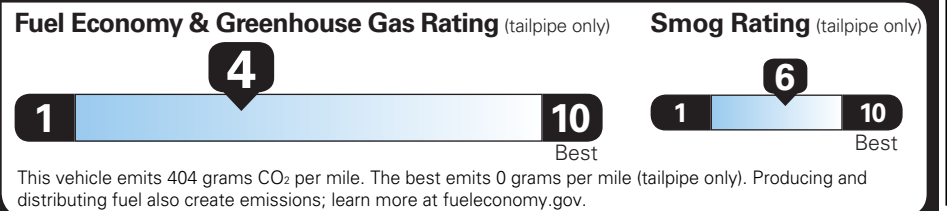

- DRIVER & FRONT PASSENGER HEATED SEATS
- REMOTE VEHICLE START
- 120V POWER OUTLET
- HEATED STEERING WHEEL

EXTERIOR

- AUTONSENSE POWER LIFTGATE
- OUTSIDE HEATED MIRRORS
- ROOF RAILS

SAFETY & SECURITY

- ADAPTIVE CRUISE CONTROL
- FOLLOWING DISTANCE INDICATOR
- FORWARD COLLISION ALERT
- LED REFLECTIVE WINDSHIELD COLLISION ALERT
- TRAFFIC SIGN RECOGNITION
- INTELLIBEAM
- ENHANCED AUTOMATIC EMERGENCY BRAKING
- INTERSECTION AUTOMATIC EMERGENCY BRAKING
- REAR CROSS TRAFFIC BRAKING

- REAR PARK ASSIST
- BLIND ZONE STEERING ASSIST
- ENHANCED LANE KEEP ASSIST W/ LANE DEPARTURE WARNING
- FRONT PEDESTRIAN AND BICYCLIST BRAKING
- SIDE BICYCLIST ALERT
- REAR PEDESTRIAN ALERT
- REVERSE AUTOMATIC BRAKING
- SAFETY ALERT SEAT
- REAR CAMERA MIRROR
- HD SURROUND VISION

MANUFACTURER'S SUGGESTED RETAIL PRICE

STANDARD VEHICLE PRICE $43,700.00

OPTIONS & PRICING

OPTIONS INSTALLED BY THE MANUFACTURER (MAY REPLACE STANDARD EQUIPMENT SHOWN)

VOLCANIC RED TINTCOAT	645.00
7-PASSENGER SEATING	495.00

TOTAL OPTIONS	$1,140.00
TOTAL VEHICLE & OPTIONS	$44,840.00
DESTINATION CHARGE	1,895.00

TOTAL VEHICLE PRICE* $46,735.00

EPA DOT Fuel Economy and Environment

Gasoline Vehicle

ACADIA FWD

Fuel Economy

22 MPG
combined city/hwy

20 MPG
city

26 MPG
highway

4.5 gallons per 100 miles

You spend $2,750 more in fuel costs over 5 years compared to the average new vehicle.

Annual fuel cost $2,250

Actual results will vary for many reasons, including driving conditions and how you drive and maintain your vehicle. The average new vehicle gets 29 MPG and costs $8,500 to fuel over 5 years. Cost estimates are based on 15,000 miles per year at $3.30 per gallon. MPGe is miles per gasoline gallon equivalent. Vehicle emissions are a significant cause of climate change and smog.

fuelconomy.gov
Calculate personalized estimates and compare vehicles

GOVERNMENT 5-STAR SAFETY RATINGS

This vehicle has not been rated by the government for overall vehicle score, frontal crash, side crash or rollover risk.

Source: National Highway Traffic Safety Administration (NHTSA)
www.safercar.gov or 1-888-327-4236

PARTS CONTENT INFORMATION

FOR VEHICLES IN THIS CARLINE:
U.S./CANADIAN PARTS CONTENT: 35%
MAJOR SOURCES OF FOREIGN PARTS CONTENT: MEXICO 27%

NOTE: PARTS CONTENT DOES NOT INCLUDE FINAL ASSEMBLY, DISTRIBUTION, OR OTHER NON-PARTS COSTS.

FOR THIS VEHICLE:
FINAL ASSEMBLY POINT: LANSING, MI U.S.A.
COUNTRY OF ORIGIN: ENGINE: MEXICO TRANSMISSION: UNITED STATES

This label has been applied pursuant to Federal law - Do not remove prior to delivery to the ultimate purchaser. *Includes Manufacturer's Recommended Pre-Delivery Service. Does not include dealer installed options and accessories not listed above, local taxes or license fees.

© 2009 General Motors LLC
GMLBL_PROD_0043 - 10/23/2023

OnStar Better drives start with OnStar®
Activate today

Learn more at onstar.com, or scan the QR code
onstar.com/privacy

ORDER NO FPTT36 SALES CODE E
SALES MODEL CODE TLD56
DEALER NO 40174
FINAL ASSEMBLY:
LANSING, MI U.S.A.

VIN 1GKENKKS5TJ187675 REISSUE

DEALER TO WHOM DELIVERED
LIBERTY GMC, INC.
8660 W BELL RD
PEORIA, AZ 85382-3708