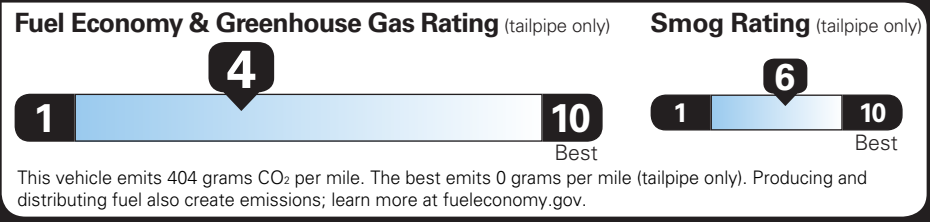

- ADJUSTER W/ 2-WAY LUMBAR
- DRIVER & FRONT PASSENGER HEATED SEATS
- REMOTE VEHICLE START
- 120V POWER OUTLET
- HEATED STEERING WHEEL

EXTERIOR

- AUTONSENSE POWER LIFTGATE
- OUTSIDE HEATED MIRRORS
- ROOF RAILS

SAFETY & SECURITY

- ADAPTIVE CRUISE CONTROL
- FOLLOWING DISTANCE INDICATOR
- FORWARD COLLISION ALERT
- LED REFLECTIVE WINDSHIELD COLLISION ALERT
- TRAFFIC SIGN RECOGNITION
- INTELLIBEAM
- ENHANCED AUTOMATIC EMERGENCY BRAKING
- INTERSECTION AUTOMATIC EMERGENCY BRAKING

- REAR CROSS TRAFFIC BRAKING
- REAR PARK ASSIST
- BLIND ZONE STEERING ASSIST
- ENHANCED LANE KEEP ASSIST W/ LANE DEPARTURE WARNING
- FRONT PEDESTRIAN AND BICYCLIST BRAKING
- SIDE BICYCLIST ALERT
- REAR PEDESTRIAN ALERT
- REVERSE AUTOMATIC BRAKING
- SAFETY ALERT SEAT
- REAR CAMERA MIRROR
- HD SURROUND VISION

MANUFACTURER'S SUGGESTED RETAIL PRICE

STANDARD VEHICLE PRICE $43,800.00

OPTIONS & PRICING

OPTIONS INSTALLED BY THE MANUFACTURER (MAY REPLACE STANDARD EQUIPMENT SHOWN)

VOLCANIC RED TINTCOAT 645.00

TOTAL OPTIONS	$645.00
TOTAL VEHICLE & OPTIONS	$44,445.00
DESTINATION CHARGE	1,995.00

TOTAL VEHICLE PRICE* $46,440.00

EPA DOT Fuel Economy and Environment

Gasoline Vehicle

ACADIA FWD

Fuel Economy

22 MPG combined city/hwy

20 MPG city

26 MPG highway

4.5 gallons per 100 miles

You spend $2,750 more in fuel costs over 5 years compared to the average new vehicle.

Annual fuel cost $2,250

Actual results will vary for many reasons, including driving conditions and how you drive and maintain your vehicle. The average new vehicle gets 29 MPG and costs $8,500 to fuel over 5 years. Cost estimates are based on 15,000 miles per year at $3.30 per gallon. MPGe is miles per gasoline gallon equivalent. Vehicle emissions are a significant cause of climate change and smog.

fuelconomy.gov
Calculate personalized estimates and compare vehicles

GOVERNMENT 5-STAR SAFETY RATINGS

Overall Vehicle Score ★★★★★
Based on the combined ratings of frontal, side and rollover. Should ONLY be compared to other vehicles of similar size and weight.

Frontal Crash	Driver Passenger	★★★★★
Based on the risk of injury in a frontal impact. Should ONLY be compared to other vehicles of similar size and weight.		
Side Crash	Front seat Rear seat	★★★★★
Based on the risk of injury in a side impact.		
Rollover		★★★★★
Based on the risk of rollover in a single-vehicle crash.		

Star ratings range from 1 to 5 stars (★★★★★) with 5 being the highest.
Source: National Highway Traffic Safety Administration (NHTSA)
www.safercar.gov or 1-888-327-4236

PARTS CONTENT INFORMATION

FOR VEHICLES IN THIS CARLINE:
U.S./CANADIAN PARTS CONTENT: 35%
MAJOR SOURCES OF FOREIGN PARTS CONTENT: MEXICO 27%

NOTE: PARTS CONTENT DOES NOT INCLUDE FINAL ASSEMBLY, DISTRIBUTION, OR OTHER NON-PARTS COSTS.

FOR THIS VEHICLE:
FINAL ASSEMBLY POINT: LANSING, MI U.S.A.
COUNTRY OF ORIGIN: ENGINE: MEXICO TRANSMISSION: UNITED STATES

This label has been applied pursuant to Federal law - Do not remove prior to delivery to the ultimate purchaser. *Includes Manufacturer's Recommended Pre-Delivery Service. Does not include dealer installed options and accessories not listed above, local taxes or license fees.

© 2009 General Motors LLC
GMLBL_PROD_0044 - 11/01/2025

ORDER NO FJDF3K SALES CODE E
SALES MODEL CODE TLD56
DEALER NO 50870
FINAL ASSEMBLY: LANSING, MI U.S.A.

VIN 1GKENKKS2TJ265944 REISSUE
DEALER TO WHOM DELIVERED
HONOR GMC
2202 NATIONAL CITY BLVD
NATIONAL CITY, CA 91950-6506

Better drives start with OnStar®
Activate today
Learn more at onstar.com, or scan the QR code
onstar.com/privacy

WARNING
Cancer and Reproductive Harm
www.P65Warnings.ca.gov/passenger-vehicle
SEE OWNER'S MANUAL