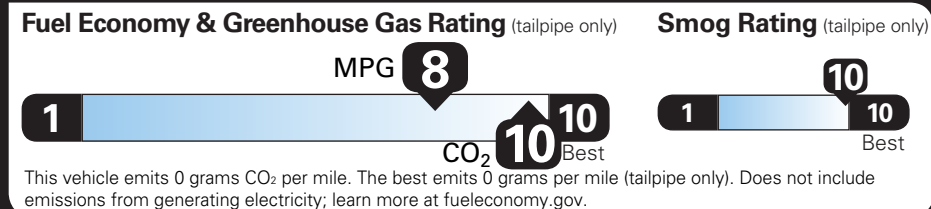

TOTAL VEHICLE PRICE* \$140,645.00

EPA DOT Fuel Economy and Environment

Electric Vehicle

You save **\$2,250** in fuel costs over 5 years compared to the average new vehicle.

Annual fuel cost **\$1,500**

Actual results will vary for many reasons, including driving conditions and how you drive and maintain your vehicle. The average new vehicle gets 28 MPG and costs \$9,750 to fuel over 5 years. Cost estimates are based on 15,000 miles per year at \$0.15 per kW-hr. MPGe is miles per gasoline gallon equivalent. Vehicle emissions are a significant cause of climate change and smog.