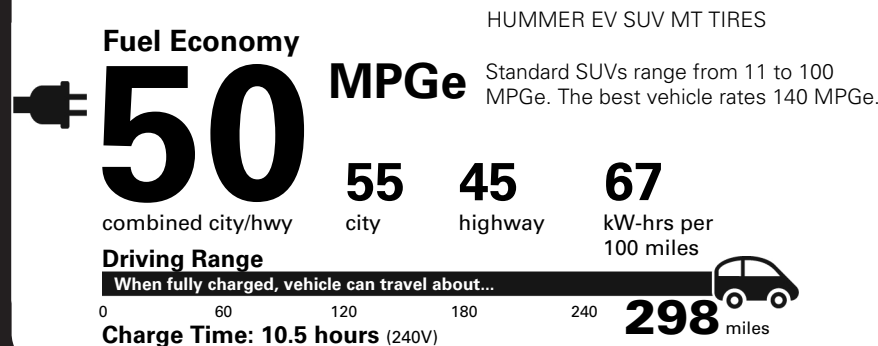

- FRONT DIFFERENTIAL, DRIVER-SELECTABLE ELECTRONICALLY LOCKING
- REAR DIFFERENTIAL, DRIVER-SELECTABLE ELECTRONICALLY LOCKING
- DUAL LEVEL CHARGE CORD 350.00

TOTAL OPTIONS	\$33,700.00
TOTAL VEHICLE & OPTIONS	\$138,350.00
DESTINATION CHARGE	2,295.00

TOTAL VEHICLE PRICE* \$140,645.00

EPA DOT Fuel Economy and Environment

Electric Vehicle

You save **\$2,250** in fuel costs over 5 years compared to the average new vehicle.

Annual fuel cost **\$1,500**

Actual results will vary for many reasons, including driving conditions and how you drive and maintain your vehicle. The average new vehicle gets 28 MPG and costs \$9,750 to fuel over 5 years. Cost estimates are based on 15,000 miles per year at \$0.15 per kW-hr. MPGe is miles per gasoline gallon equivalent. Vehicle emissions are a significant cause of climate change and smog.