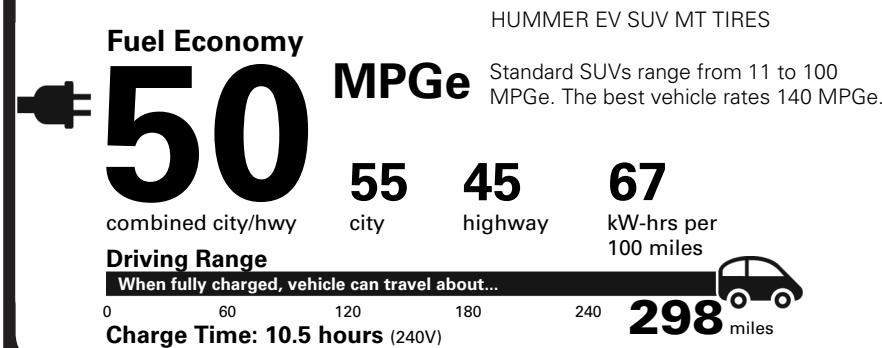

- FRONT DIFFERENTIAL, DRIVER-SELECTABLE ELECTRONICALLY LOCKING
- REAR DIFFERENTIAL, DRIVER-SELECTABLE ELECTRONICALLY LOCKING
- DUAL LEVEL CHARGE CORD 350.00

TOTAL OPTIONS	\$33,700.00
TOTAL VEHICLE & OPTIONS	\$138,350.00
DESTINATION CHARGE	2,295.00

TOTAL VEHICLE PRICE* \$140,645.00

EPA DOT Fuel Economy and Environment

Electric Vehicle

You save **\$2,250** in fuel costs over 5 years compared to the average new vehicle.

Annual fuel COST **\$1,500**

GOVERNMENT 5-STAR SAFETY RATINGS