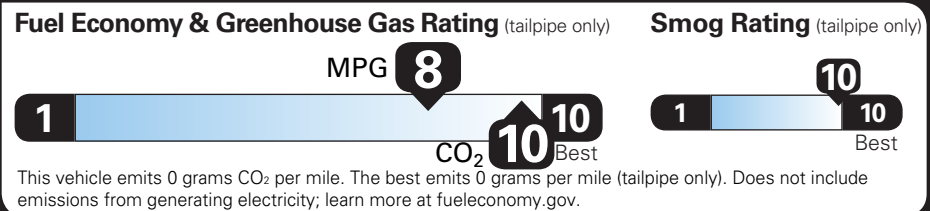

TOTAL VEHICLE PRICE* \$140,645.00

EPA DOT Fuel Economy and Environment

Electric Vehicle

You save **\$2,250** in fuel costs over 5 years compared to the average new vehicle.

Annual fuel COST **\$1,500**

GOVERNMENT 5-STAR SAFETY RATINGS