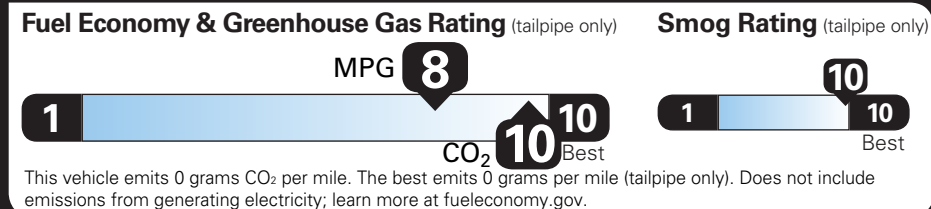

TOTAL VEHICLE PRICE* \$140,295.00

EPA DOT Fuel Economy and Environment

Electric Vehicle

You save **\$2,250** in fuel costs over 5 years compared to the average new vehicle.

Annual fuel cost **\$1,500**

Actual results will vary for many reasons, including driving conditions and how you drive and maintain your vehicle. The average new vehicle gets 28 MPG and costs \$9,750 to fuel over 5 years. Cost estimates are based on 15,000 miles per year at \$0.15 per kW-hr. MPGe is miles per gasoline gallon equivalent. Vehicle emissions are a significant cause of climate change and smog.