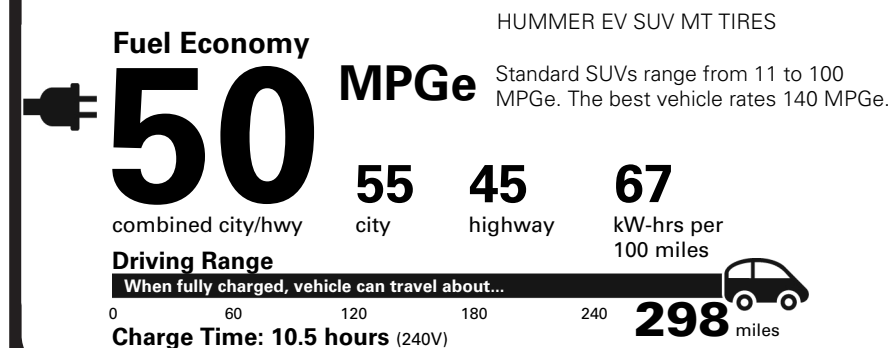

MANUFACTURER'S SUGGESTED RETAIL PRICE

STANDARD VEHICLE PRICE \$104,650.00

OPTIONS & PRICING

OPTIONS INSTALLED BY THE MANUFACTURER (MAY REPLACE STANDARD EQUIPMENT SHOWN)

- OMEGA EDITION 23,355.00
- INFINITY ROOF W/ TRANSPARENT SKY PANELS
- BLACK EMBLEMS (DEALER INSTALLED)
- SPARE TIRE COVER IN NEPTUNE BLUE MATTE (DEALER INSTALLED)
- THATCHAM WHEEL LOCKS (DEALER INSTALLED)

TOTAL VEHICLE PRICE* \$140,295.00

EPA DOT Fuel Economy and Environment

Electric Vehicle

You save **\$2,250** in fuel costs over 5 years compared to the average new vehicle.

Annual fuel cost **\$1,500**

Actual results will vary for many reasons, including driving conditions and how you drive and maintain your vehicle. The average new vehicle gets 28 MPG and costs \$9,750 to fuel over 5 years. Cost estimates are based on 15,000 miles per year at \$0.15 per kW-hr. MPGe is miles per gasoline gallon equivalent. Vehicle emissions are a significant cause of climate change and smog.