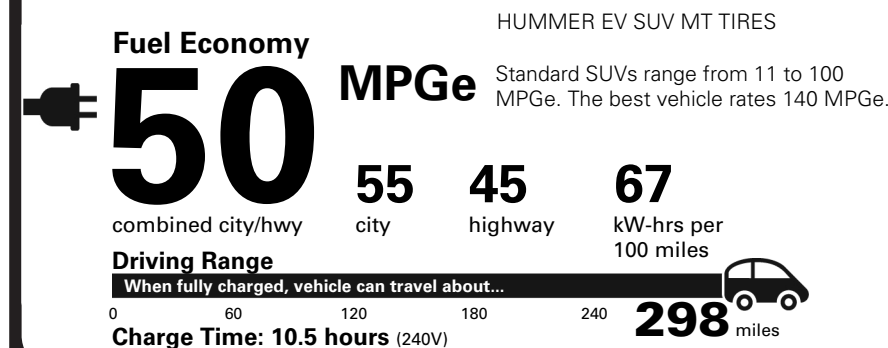

TOTAL VEHICLE PRICE* \$140,295.00

EPA DOT Fuel Economy and Environment

Electric Vehicle

You save \$2,250
in fuel costs over 5 years compared to the average new vehicle.

Annual fuel **Cost**
\$1,500

Actual results will vary for many reasons, including driving conditions and how you drive and maintain your vehicle. The average new vehicle gets 28 MPG and costs \$9,750 to fuel over 5 years. Cost estimates are based on 15,000 miles per year at \$0.15 per kW-hr. MPGe is miles per gasoline gallon equivalent. Vehicle emissions are a significant cause of climate change and smog.