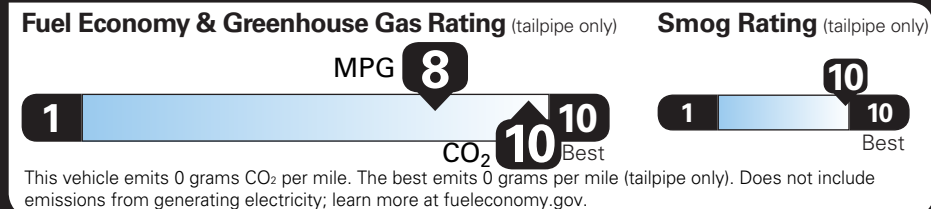

TOTAL VEHICLE PRICE* \$140,295.00

EPA DOT Fuel Economy and Environment

Electric Vehicle

You save \$2,250
in fuel costs over 5 years compared to the average new vehicle.

Annual fuel **Cost**
\$1,500

Actual results will vary for many reasons, including driving conditions and how you drive and maintain your vehicle. The average new vehicle gets 28 MPG and costs \$9,750 to fuel over 5 years. Cost estimates are based on 15,000 miles per year at \$0.15 per kW-hr. MPGe is miles per gasoline gallon equivalent. Vehicle emissions are a significant cause of climate change and smog.