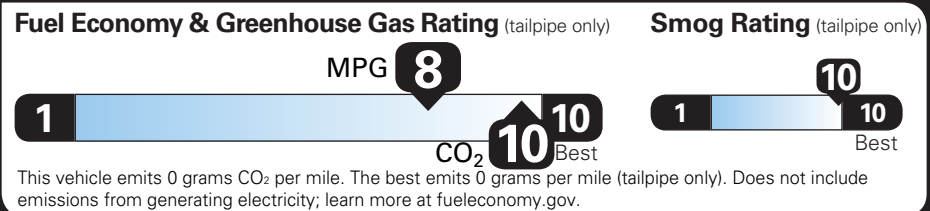

TOTAL VEHICLE PRICE* \$140,295.00

EPA DOT Fuel Economy and Environment

Electric Vehicle

You save **\$2,250** in fuel costs over 5 years compared to the average new vehicle.

Annual fuel cost **\$1,500**

Actual results will vary for many reasons, including driving conditions and how you drive and maintain your vehicle. The average new vehicle gets 28 MPG and costs \$9,750 to fuel over 5 years. Cost estimates are based on 15,000 miles per year at \$0.15 per kW-hr. MPGe is miles per gasoline gallon equivalent. Vehicle emissions are a significant cause of climate change and smog.