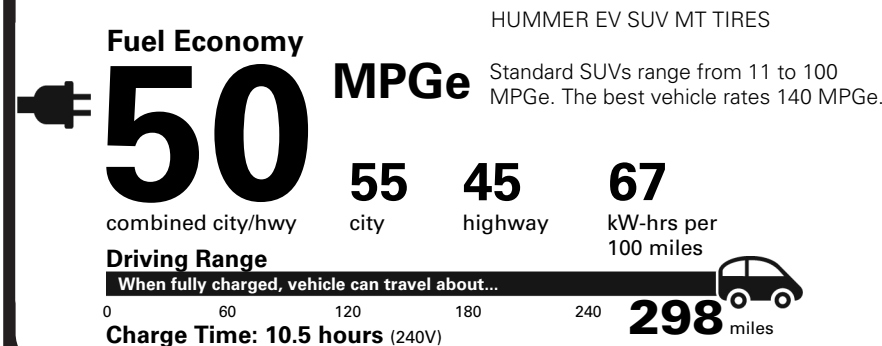

TOTAL VEHICLE PRICE* \$140,295.00

EPA DOT Fuel Economy and Environment

Electric Vehicle

You save **\$2,250** in fuel costs over 5 years compared to the average new vehicle.

Annual fuel cost **\$1,500**

Actual results will vary for many reasons, including driving conditions and how you drive and maintain your vehicle. The average new vehicle gets 28 MPG and costs \$9,750 to fuel over 5 years. Cost estimates are based on 15,000 miles per year at \$0.15 per kW-hr. MPGe is miles per gasoline gallon equivalent. Vehicle emissions are a significant cause of climate change and smog.