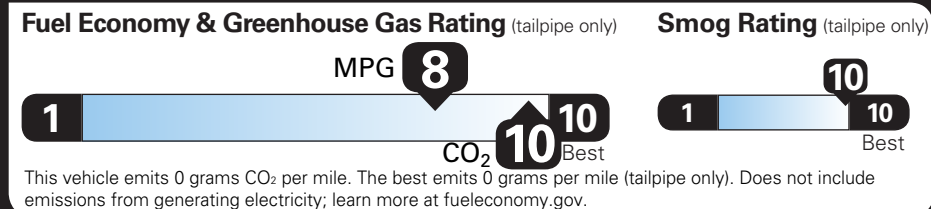

TOTAL VEHICLE PRICE* \$117,605.00

EPA DOT Fuel Economy and Environment

Electric Vehicle

You save \$1,000
in fuel costs over 5 years compared to the average new vehicle.

E D B

Annual fuel COST \$1,700

Actual results will vary for many reasons, including driving conditions and how you drive and maintain your vehicle. The average new vehicle gets 28 MPG and costs \$9,500 to fuel over 5 years. Cost estimates are based on 15,000 miles per year at \$0.16 per kW-hr. MPGe is miles per gasoline gallon equivalent. Vehicle emissions are a significant cause of climate change and smog.