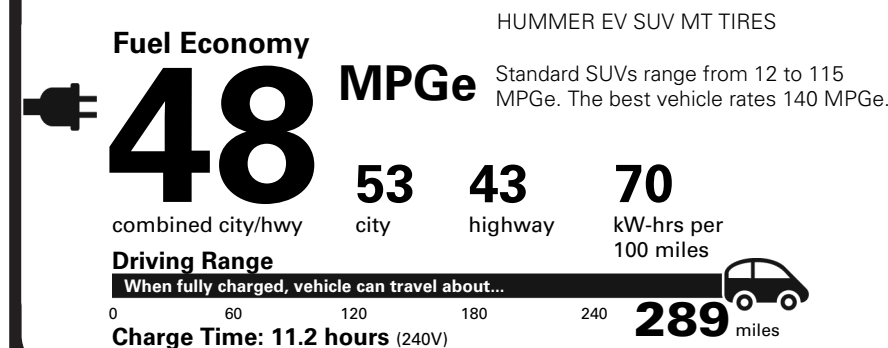

TOTAL VEHICLE PRICE* \$117,605.00

EPA DOT Fuel Economy and Environment

Electric Vehicle

You save \$1,000
in fuel costs over 5 years compared to the average new vehicle.

E D B

Annual fuel COST \$1,700

Actual results will vary for many reasons, including driving conditions and how you drive and maintain your vehicle. The average new vehicle gets 28 MPG and costs \$9,500 to fuel over 5 years. Cost estimates are based on 15,000 miles per year at \$0.16 per kW-hr. MPGe is miles per gasoline gallon equivalent. Vehicle emissions are a significant cause of climate change and smog.