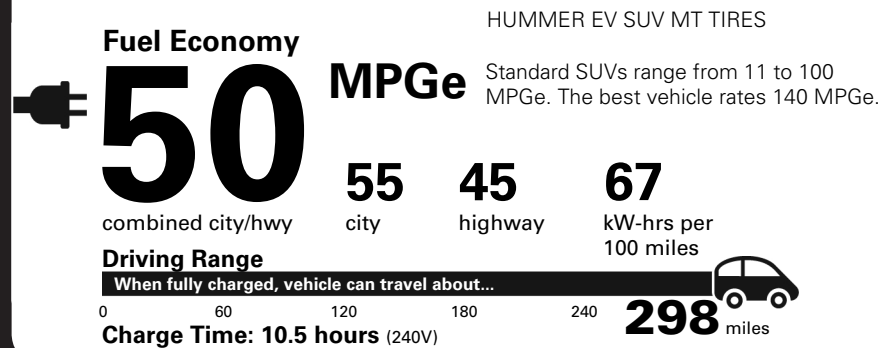

MANUFACTURER'S SUGGESTED RETAIL PRICE

STANDARD VEHICLE PRICE \$104,650.00

OPTIONS & PRICING

OPTIONS INSTALLED BY THE MANUFACTURER (MAY REPLACE STANDARD EQUIPMENT SHOWN)

- EXTREME OFF-ROAD PACKAGE 9,995.00
- REAR RECOVERY HOOK (DEALER INSTALLED)
- 18" BLACK ALUMINUM WHEELS WITH MACHINED ACCENTS
- ROCKER PROTECTORS W/ ASSIST STEPS (DEALER INSTALLED)

TOTAL OPTIONS	\$10,620.00
TOTAL VEHICLE & OPTIONS	\$115,270.00
DESTINATION CHARGE	2,295.00

TOTAL VEHICLE PRICE* \$117,565.00

EPA DOT Fuel Economy and Environment

Electric Vehicle

You save **\$2,250** in fuel costs over 5 years compared to the average new vehicle.