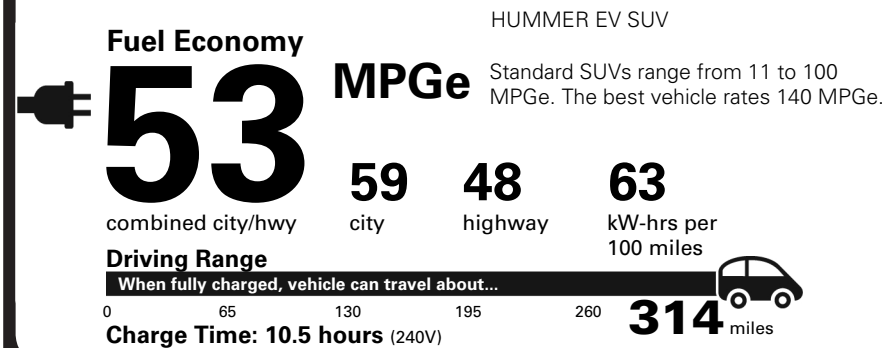

- REMOTE VEHICLE START
- WIRELESS PHONE CHARGING
- SUPER CRUISE(TM), REQUIRES ACTIVE SUBSCRIPTION; INFO AT ONSTAR.COM/SUPERCUISE

INTERIOR

- TRI-ZONE CLIMATE CONTROL
- 12-WAY PWR FRONT BUCKET SEAT WITH 4-WAY LUMBAR
- HEATED AND VENTILATED FRONT SEATS
- MEMORY SETTINGS
- HEATED STEERING WHEEL
- CARGO TIE DOWNS

EXTERIOR

- FRONT RECOVERY HOOKS
- ETRUNK WITH POWER HOOD
- HEADLAMPS, LED
- INFINITY ROOF WITH OPAQUE SKY PANELS
- ASSIST STEPS, ALUMINUM FIXED
- POWER SWING GATE

SAFETY & SECURITY

- ENHANCED AUTOMATIC PARKING ASSIST
- SAFETY ALERT SEAT
- TIRE PRESSURE MONITOR SYSTEM AUTO LEARN
- FORWARD COLLISION ALERT
- REAR CROSS TRAFFIC ALERT
- LANE CHANGE ALERT WITH SIDE BLIND ZONE ALERT

MANUFACTURER'S SUGGESTED RETAIL PRICE

STANDARD VEHICLE PRICE $104,650.00

OPTIONS & PRICING

OPTIONS INSTALLED BY THE MANUFACTURER (MAY REPLACE STANDARD EQUIPMENT SHOWN)

- SPORT PACKAGE (DEALER INSTALLED) 1,345.00
- FRONT & REAR SPLASH GUARDS
- PERFORMANCE RED EMBLEMS
- RED RECOVERY HOOKS

• SPORT PEDAL COVER PACKAGE METEORITE METALLIC	625.00
TOTAL OPTIONS	$1,970.00
TOTAL VEHICLE & OPTIONS	$106,620.00
DESTINATION CHARGE	2,295.00

TOTAL VEHICLE PRICE* $108,915.00

EPA DOT Fuel Economy and Environment

Electric Vehicle

You save $2,500
in fuel costs over 5 years compared to the average new vehicle.

E B A

Annual fuel COST
$1,450