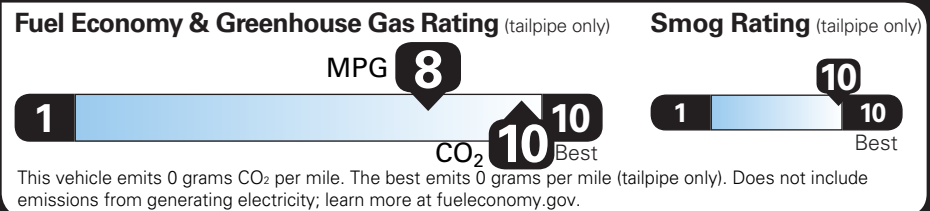

Actual results will vary for many reasons, including driving conditions and how you drive and maintain your vehicle. The average new vehicle gets 28 MPG and costs $9,750 to fuel over 5 years. Cost estimates are based on 15,000 miles per year at $0.15 per kW-hr. MPGe is miles per gasoline gallon equivalent. Vehicle emissions are a significant cause of climate change and smog.

fuel economy.gov
Calculate personalized estimates and compare vehicles

GOVERNMENT 5-STAR SAFETY RATINGS

This vehicle has not been rated by the government for overall vehicle score, frontal crash, side crash or rollover risk.

Source: National Highway Traffic Safety Administration (NHTSA)
www.safercar.gov or 1-888-327-4236

Equipped with the safety and security of OnStar®
Visit onstar.com for details.
onstar.com/privacy

This label has been applied pursuant to Federal law - Do not remove prior to delivery to the ultimate purchaser. *Includes Manufacturer's Recommended Pre-Delivery Service. Does not include dealer installed options and accessories not listed above, local taxes or license fees.

© 2009 General Motors LLC
GMLBL_PROD_0043 - 10/23/2023

ORDER NO DKMWX SALES CODE E
SALES MODEL CODE TT35526
DEALER NO 26326
FINAL ASSEMBLY:
DETROIT, MI U.S.A.
VIN 1GKB0RDC6RU114600 REISSUE
DEALER TO WHOM DELIVERED
KUNES GMC
PO BOX 560
BELVIDERE, IL 61008-0560