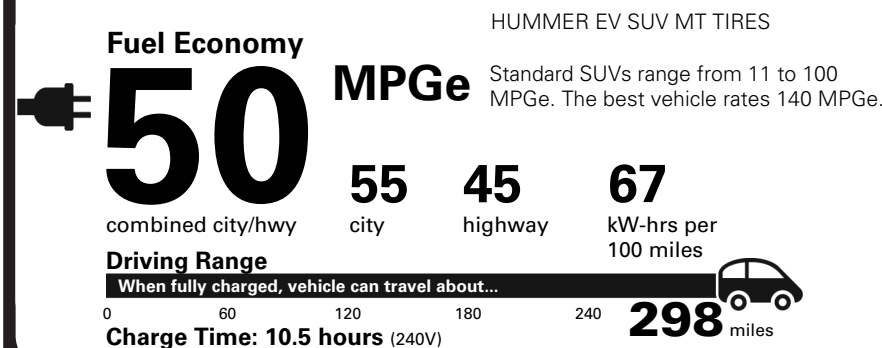

TOTAL OPTIONS	\$9,995.00
TOTAL VEHICLE & OPTIONS	\$114,645.00
DESTINATION CHARGE	2,295.00

TOTAL VEHICLE PRICE* \$116,940.00

EPA DOT Fuel Economy and Environment

Electric Vehicle

You save **\$2,250** in fuel costs over 5 years compared to the average new vehicle.