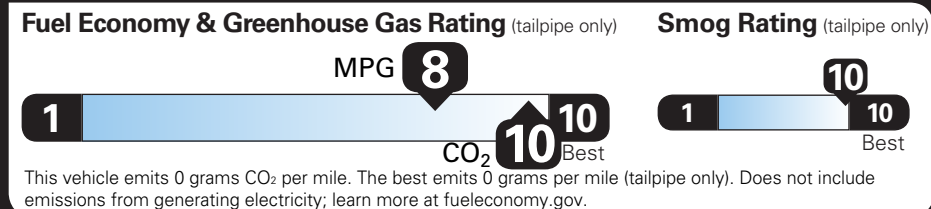

Actual results will vary for many reasons, including driving conditions and how you drive and maintain your vehicle. The average new vehicle gets 28 MPG and costs $9,750 to fuel over 5 years. Cost estimates are based on 15,000 miles per year at $0.15 per kW-hr. MPGe is miles per gasoline gallon equivalent. Vehicle emissions are a significant cause of climate change and smog.

fuelconomy.gov
Calculate personalized estimates and compare vehicles

GOVERNMENT 5-STAR SAFETY RATINGS

This vehicle has not been rated by the government for overall vehicle score, frontal crash, side crash or rollover risk.

Source: National Highway Traffic Safety Administration (NHTSA)
www.safercar.gov or 1-888-327-4236

Equipped with the safety and security of OnStar.
Visit onstar.com for details.
onstar.com/privacy

WARNING
Cancer and Reproductive Harm
www.P65Warnings.ca.gov/
passenger-vehicle
SEE OWNER'S MANUAL

ORDER NO DKGX4 SALES CODE E
SALES MODEL CODE TT35526
DEALER NO 50870
FINAL ASSEMBLY:
DETROIT, MI U.S.A.

VIN 1GKB0RDC5RU113616 REISSUE

DEALER TO WHOM DELIVERED
HONOR BUICK GMC
2202 NATIONAL CITY BLVD
NATIONAL CITY, CA 91950-6506

This label has been applied pursuant to Federal law - Do not remove prior to delivery to the ultimate purchaser. *Includes Manufacturer's Recommended Pre-Delivery Service. Does not include dealer installed options and accessories not listed above, local taxes or license fees.

© 2009 General Motors LLC
GMLBL_PROD_0043 - 10/23/2023