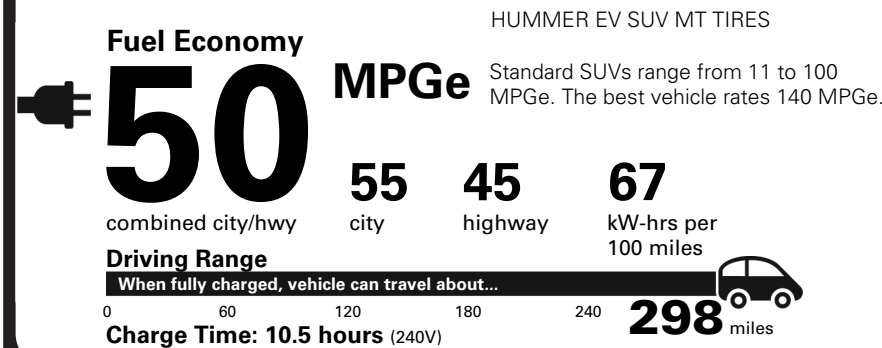

TOTAL OPTIONS	\$10,620.00
TOTAL VEHICLE & OPTIONS	\$115,270.00
DESTINATION CHARGE	2,295.00

TOTAL VEHICLE PRICE* \$117,565.00

EPA DOT Fuel Economy and Environment

Electric Vehicle

You save **\$2,250** in fuel costs over 5 years compared to the average new vehicle.