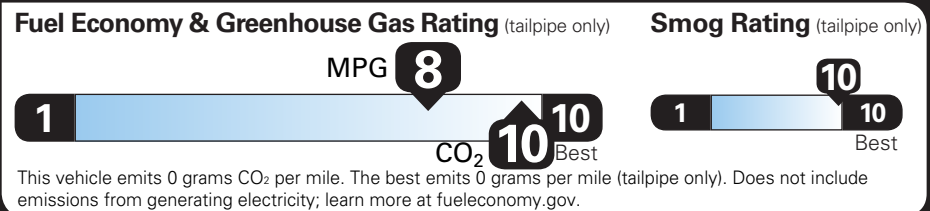

Actual results will vary for many reasons, including driving conditions and how you drive and maintain your vehicle. The average new vehicle gets 28 MPG and costs $9,750 to fuel over 5 years. Cost estimates are based on 15,000 miles per year at $0.15 per kW-hr. MPGe is miles per gasoline gallon equivalent. Vehicle emissions are a significant cause of climate change and smog.

fuel economy.gov
Calculate personalized estimates and compare vehicles

GOVERNMENT 5-STAR SAFETY RATINGS

This vehicle has not been rated by the government for overall vehicle score, frontal crash, side crash or rollover risk.

Source: National Highway Traffic Safety Administration (NHTSA)
www.safercar.gov or 1-888-327-4236

WARNING
Cancer and Reproductive Harm
www.P65Warnings.ca.gov/
passenger-vehicle
SEE OWNER'S MANUAL

This label has been applied pursuant to Federal law - Do not remove prior to delivery to the ultimate purchaser. *Includes Manufacturer's Recommended Pre-Delivery Service. Does not include dealer installed options and accessories not listed above, local taxes or license fees.

© 2009 General Motors LLC
GMLBL_PROD_0043 - 10/23/2023

ORDER NO DKGVX0 SALES CODE E
SALES MODEL CODE TT35526
DEALER NO 50870
FINAL ASSEMBLY:
DETROIT, MI U.S.A.
VIN 1GKB0RDC4RU113610 REISSUE
DEALER TO WHOM DELIVERED
HONOR BUICK GMC
2202 NATIONAL CITY BLVD
NATIONAL CITY, CA 91950-6506