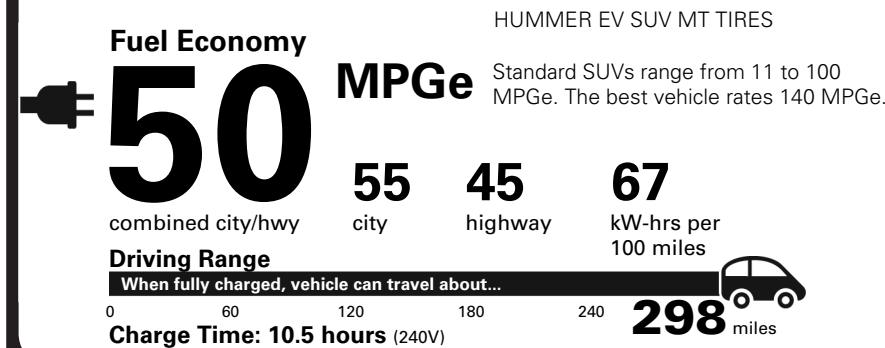

MANUFACTURER'S SUGGESTED RETAIL PRICE

STANDARD VEHICLE PRICE \$104,650.00

OPTIONS & PRICING

OPTIONS INSTALLED BY THE MANUFACTURER (MAY REPLACE STANDARD EQUIPMENT SHOWN)

- EXTREME OFF-ROAD PACKAGE 9,995.00
- REAR RECOVERY HOOK (DEALER INSTALLED)
- 18" BLACK ALUMINUM WHEELS WITH MACHINED ACCENTS
- ROCKER PROTECTORS W/ ASSIST STEPS (DEALER INSTALLED)

TOTAL OPTIONS	\$9,995.00
TOTAL VEHICLE & OPTIONS	\$114,645.00
DESTINATION CHARGE	2,295.00

TOTAL VEHICLE PRICE* \$116,940.00

EPA DOT Fuel Economy and Environment

Electric Vehicle

You save **\$2,250** in fuel costs over 5 years compared to the average new vehicle.