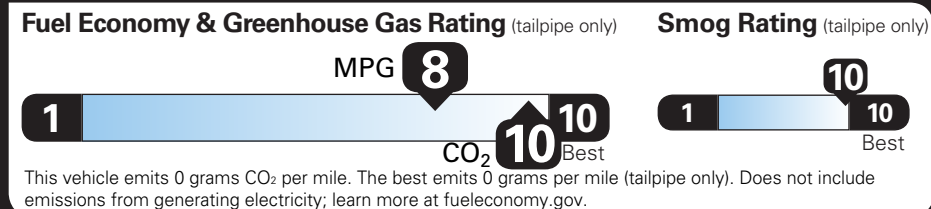

Actual results will vary for many reasons, including driving conditions and how you drive and maintain your vehicle. The average new vehicle gets 28 MPG and costs $9,750 to fuel over 5 years. Cost estimates are based on 15,000 miles per year at $0.15 per kW-hr. MPGe is miles per gasoline gallon equivalent. Vehicle emissions are a significant cause of climate change and smog.

fuel economy.gov

Calculate personalized estimates and compare vehicles

Equipped with the safety and security of OnStar®

Visit onstar.com for details.

onstar.com/privacy

ORDER NO DFSFHV SALES CODE E
SALES MODEL CODE TT35526
DEALER NO 44328
FINAL ASSEMBLY:
DETROIT, MI U.S.A.

VIN 1GKB0RDC3RU113033 REISSUE

DEALER TO WHOM DELIVERED
RED ROCK GMC
741 N FIRST ST
GRAND JUNCTION, CO 81501-2297