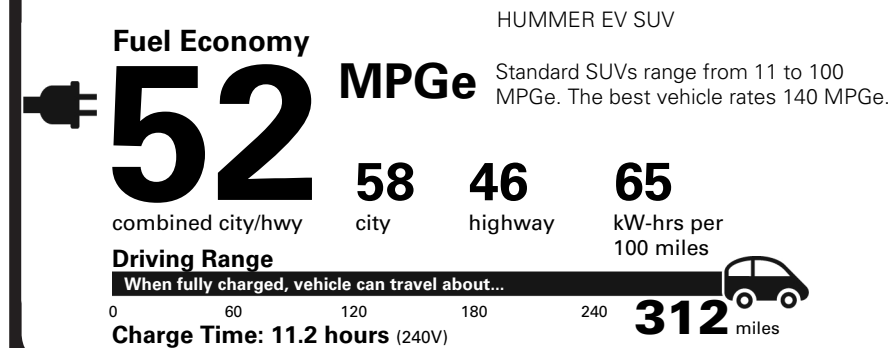

#### OPTIONS & PRICING

OPTIONS INSTALLED BY THE MANUFACTURER (MAY REPLACE STANDARD EQUIPMENT SHOWN)

INFINITY ROOF WITH TRANSPARENT SKY PANELS	1,495.00
ROOF RACK CROSS RAILS (DEALER INSTALLED)	595.00
VOID BLACK	495.00

TOTAL OPTIONS	\$2,585.00
TOTAL VEHICLE & OPTIONS	\$107,235.00
DESTINATION CHARGE	2,295.00

**TOTAL VEHICLE PRICE\* \$109,530.00**

### EPA DOT Fuel Economy and Environment

Electric Vehicle

You save **\$1,750** in fuel costs over 5 years compared to the average new vehicle.

Annual fuel cost **\$1,550**

Actual results will vary for many reasons, including driving conditions and how you drive and maintain your vehicle. The average new vehicle gets 28 MPG and costs \$9,500 to fuel over 5 years. Cost estimates are based on 15,000 miles per year at \$0.16 per kW-hr. MPGe is miles per gasoline gallon equivalent. Vehicle emissions are a significant cause of climate change and smog.