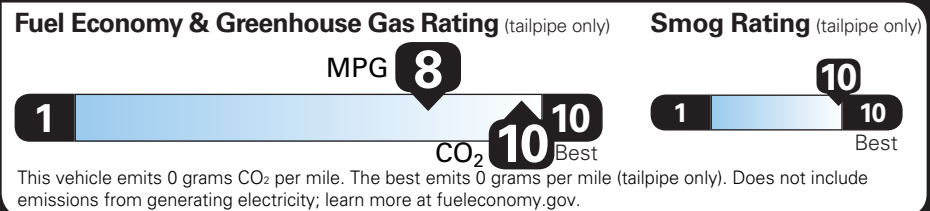

TOTAL OPTIONS	\$2,585.00
TOTAL VEHICLE & OPTIONS	\$107,235.00
DESTINATION CHARGE	2,295.00

**TOTAL VEHICLE PRICE\* \$109,530.00**

### EPA DOT Fuel Economy and Environment

Electric Vehicle

You save **\$1,750** in fuel costs over 5 years compared to the average new vehicle.

Annual fuel cost **\$1,550**

Actual results will vary for many reasons, including driving conditions and how you drive and maintain your vehicle. The average new vehicle gets 28 MPG and costs \$9,500 to fuel over 5 years. Cost estimates are based on 15,000 miles per year at \$0.16 per kW-hr. MPGe is miles per gasoline gallon equivalent. Vehicle emissions are a significant cause of climate change and smog.