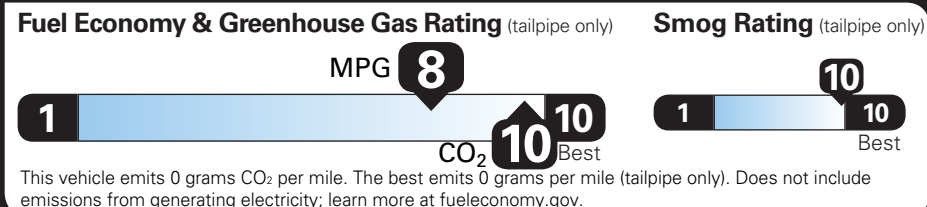

Actual results will vary for many reasons, including driving conditions and how you drive and maintain your vehicle. The average new vehicle gets 28 MPG and costs $9,750 to fuel over 5 years. Cost estimates are based on 15,000 miles per year at $0.15 per kW-hr. MPGe is miles per gasoline gallon equivalent. Vehicle emissions are a significant cause of climate change and smog.

fuelconomy.gov
Calculate personalized estimates and compare vehicles

GOVERNMENT 5-STAR SAFETY RATINGS

This vehicle has not been rated by the government for overall vehicle score, frontal crash, side crash or rollover risk.

Source: National Highway Traffic Safety Administration (NHTSA)
www.safercar.gov or 1-888-327-4236

Equipped with the safety and security of OnStar.
Visit onstar.com for details.
onstar.com/privacy

WARNING
Cancer and Reproductive Harm
www.P65Warnings.ca.gov/
passenger-vehicle
SEE OWNER'S MANUAL

ORDER NO DJSBM9 SALES CODE E
SALES MODEL CODE TT35526
DEALER NO 50870
FINAL ASSEMBLY:
DETROIT, MI U.S.A.

VIN 1GKB0RDC2RU111564 REISSUE

DEALER TO WHOM DELIVERED
HONOR BUICK GMC
2202 NATIONAL CITY BLVD
NATIONAL CITY, CA 91950-6506

This label has been applied pursuant to Federal law - Do not remove prior to delivery to the ultimate purchaser. *Includes Manufacturer's Recommended Pre-Delivery Service. Does not include dealer installed options and accessories not listed above, local taxes or license fees.

© 2009 General Motors LLC
GMLBL_PROD_0043 - 10/23/2023