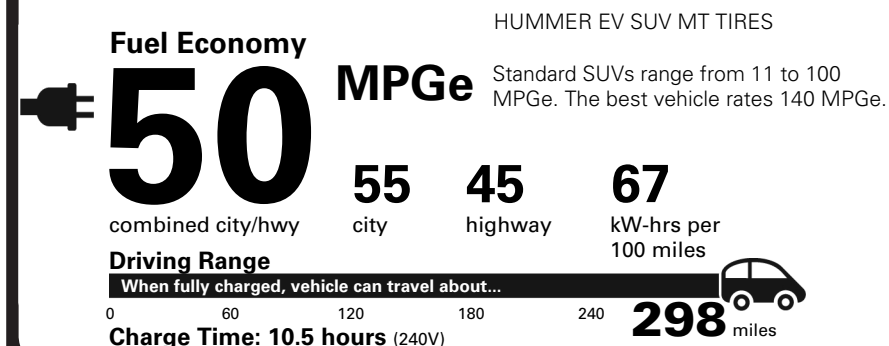

MANUFACTURER'S SUGGESTED RETAIL PRICE

STANDARD VEHICLE PRICE \$104,650.00

OPTIONS & PRICING

OPTIONS INSTALLED BY THE MANUFACTURER (MAY REPLACE STANDARD EQUIPMENT SHOWN)

- EXTREME OFF-ROAD PACKAGE 9,995.00
- REAR RECOVERY HOOK (DEALER INSTALLED)
- 18" BLACK ALUMINUM WHEELS WITH MACHINED ACCENTS
- ROCKER PROTECTORS W/ ASSIST STEPS (DEALER INSTALLED)

TOTAL OPTIONS	\$11,220.00
TOTAL VEHICLE & OPTIONS	\$115,870.00
DESTINATION CHARGE	2,295.00

TOTAL VEHICLE PRICE* \$118,165.00

EPA DOT Fuel Economy and Environment

Electric Vehicle

You save **\$2,250** in fuel costs over 5 years compared to the average new vehicle.