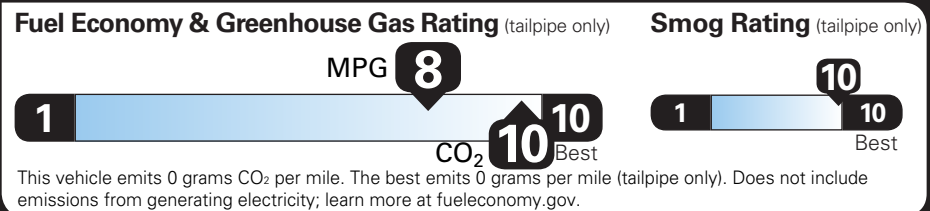

Actual results will vary for many reasons, including driving conditions and how you drive and maintain your vehicle. The average new vehicle gets 28 MPG and costs $9,750 to fuel over 5 years. Cost estimates are based on 15,000 miles per year at $0.15 per kW-hr. MPGe is miles per gasoline gallon equivalent. Vehicle emissions are a significant cause of climate change and smog.

fuelconomy.gov
Calculate personalized estimates and compare vehicles

GOVERNMENT 5-STAR SAFETY RATINGS

This vehicle has not been rated by the government for overall vehicle score, frontal crash, side crash or rollover risk.

Source: National Highway Traffic Safety Administration (NHTSA)
www.safercar.gov or 1-888-327-4236

WARNING
Cancer and Reproductive Harm
www.P65Warnings.ca.gov/
passenger-vehicle
SEE OWNER'S MANUAL

This label has been applied pursuant to Federal law - Do not remove prior to delivery to the ultimate purchaser. *Includes Manufacturer's Recommended Pre-Delivery Service. Does not include dealer installed options and accessories not listed above, local taxes or license fees.

© 2009 General Motors LLC
GMLBL_PROD_0043 - 10/23/2023

ORDER NO DKGVX8 SALES CODE E
SALES MODEL CODE TT35526
DEALER NO 50870
FINAL ASSEMBLY:
DETROIT, MI U.S.A.
VIN 1GKB0RDC0RU113118 REISSUE
DEALER TO WHOM DELIVERED
HONOR BUICK GMC
2202 NATIONAL CITY BLVD
NATIONAL CITY, CA 91950-6506