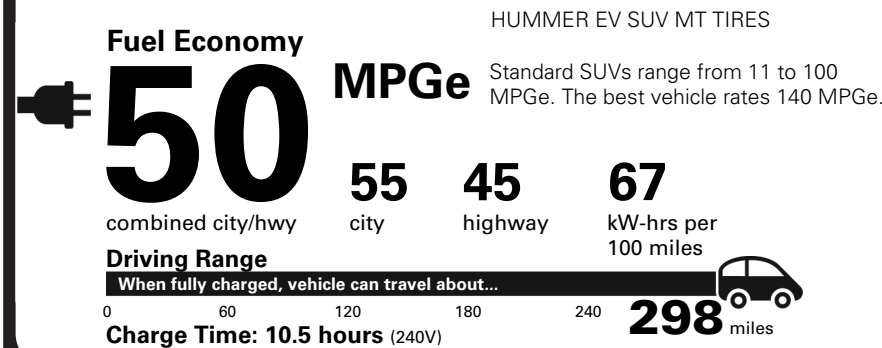

TOTAL OPTIONS	\$10,490.00
TOTAL VEHICLE & OPTIONS	\$115,140.00
DESTINATION CHARGE	2,295.00

TOTAL VEHICLE PRICE* \$117,435.00

EPA DOT Fuel Economy and Environment

Electric Vehicle

You save **\$2,250** in fuel costs over 5 years compared to the average new vehicle.