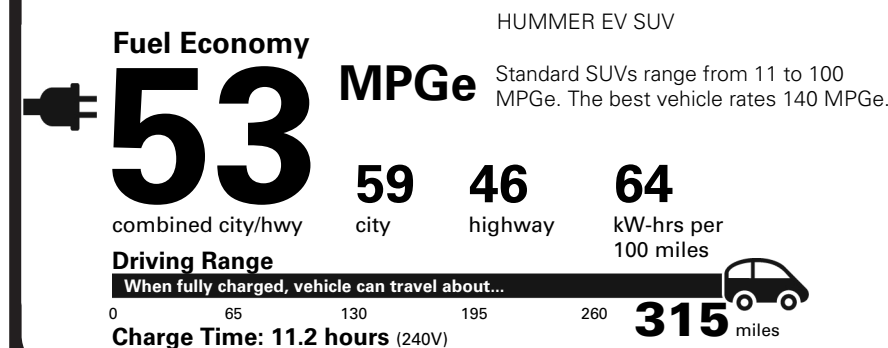

MANUFACTURER'S SUGGESTED RETAIL PRICE

STANDARD VEHICLE PRICE \$96,550.00

OPTIONS & PRICING

OPTIONS INSTALLED BY THE MANUFACTURER (MAY REPLACE STANDARD EQUIPMENT SHOWN)

METEORITE METALLIC	625.00
DUAL LEVEL CHARGE CORD	350.00

TOTAL OPTIONS	\$975.00
TOTAL VEHICLE & OPTIONS	\$97,525.00
DESTINATION CHARGE	2,295.00

TOTAL VEHICLE PRICE* \$99,820.00

EPA DOT Fuel Economy and Environment

Electric Vehicle

You save **\$1,750** in fuel costs over 5 years compared to the average new vehicle.