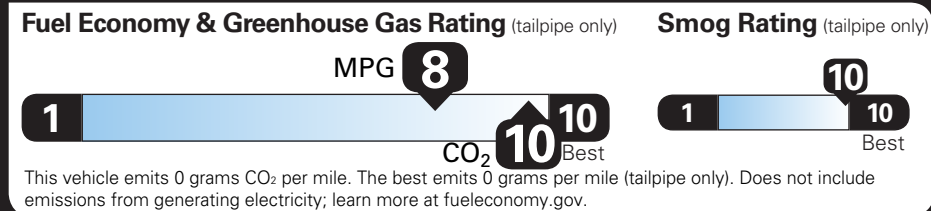

Actual results will vary for many reasons, including driving conditions and how you drive and maintain your vehicle. The average new vehicle gets 28 MPG and costs $9,500 to fuel over 5 years. Cost estimates are based on 15,000 miles per year at $0.16 per kW-hr. MPGe is miles per gasoline gallon equivalent. Vehicle emissions are a significant cause of climate change and smog.

fuelconomy.gov
Calculate personalized estimates and compare vehicles

GOVERNMENT 5-STAR SAFETY RATINGS

This vehicle has not been rated by the government for overall vehicle score, frontal crash, side crash or rollover risk.

Source: National Highway Traffic Safety Administration (NHTSA)
www.safercar.gov or 1-888-327-4236

Equipped with the safety and security of OnStar®

Visit onstar.com for details.
onstar.com/privacy

This label has been applied pursuant to Federal law - Do not remove prior to delivery to the ultimate purchaser. *Includes Manufacturer's Recommended Pre-Delivery Service. Does not include dealer installed options and accessories not listed above, local taxes or license fees.

© 2009 General Motors LLC
GMLBL_PROD_0043 - 10/23/2023

ORDER NO DRDQ2Q SALES CODE E
SALES MODEL CODE TT35526
DEALER NO 23434
FINAL ASSEMBLY:
DETROIT, MI U.S.A.

VIN 1GKBONDE7SU108336 REISSUE

DEALER TO WHOM DELIVERED
BILLION COMMUNITY, INC.
2733 MORMAN TREK
IOWA CITY, IA 52240-8606