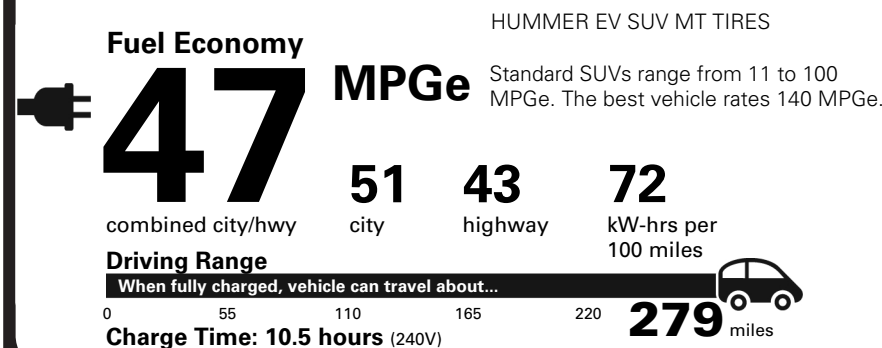

TOTAL OPTIONS	\$10,620.00
TOTAL VEHICLE & OPTIONS	\$107,170.00
DESTINATION CHARGE	2,295.00

TOTAL VEHICLE PRICE* \$109,465.00

EPA DOT Fuel Economy and Environment

Electric Vehicle

You save **\$1,750** in fuel costs over 5 years compared to the average new vehicle.