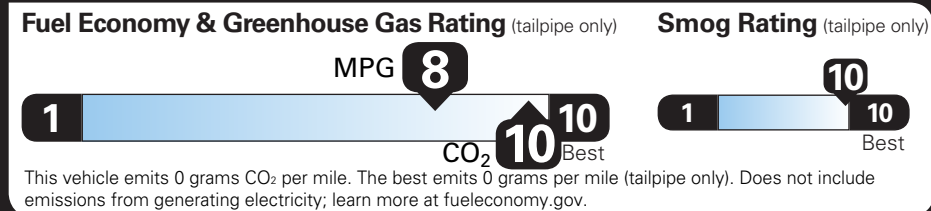

Actual results will vary for many reasons, including driving conditions and how you drive and maintain your vehicle. The average new vehicle gets 28 MPG and costs $9,750 to fuel over 5 years. Cost estimates are based on 15,000 miles per year at $0.15 per kW-hr. MPGe is miles per gasoline gallon equivalent. Vehicle emissions are a significant cause of climate change and smog.

fuelconomy.gov
Calculate personalized estimates and compare vehicles

GOVERNMENT 5-STAR SAFETY RATINGS

This vehicle has not been rated by the government for overall vehicle score, frontal crash, side crash or rollover risk.

Source: National Highway Traffic Safety Administration (NHTSA)
www.safercar.gov or 1-888-327-4236

Equipped with the safety and security of OnStar.
Visit onstar.com for details.
onstar.com/privacy

WARNING
Cancer and Reproductive Harm
www.P65Warnings.ca.gov/
passenger-vehicle
SEE OWNER'S MANUAL

ORDER NO DKGWPS SALES CODE E
SALES MODEL CODE TT35526
DEALER NO 50870
FINAL ASSEMBLY:
DETROIT, MI U.S.A.

VIN 1GKBONDE4RU113634 REISSUE

DEALER TO WHOM DELIVERED
HONOR BUICK GMC
2202 NATIONAL CITY BLVD
NATIONAL CITY, CA 91950-6506

This label has been applied pursuant to Federal law - Do not remove prior to delivery to the ultimate purchaser. *Includes Manufacturer's Recommended Pre-Delivery Service. Does not include dealer installed options and accessories not listed above, local taxes or license fees.

© 2009 General Motors LLC
GMLBL_PROD_0043 - 10/23/2023