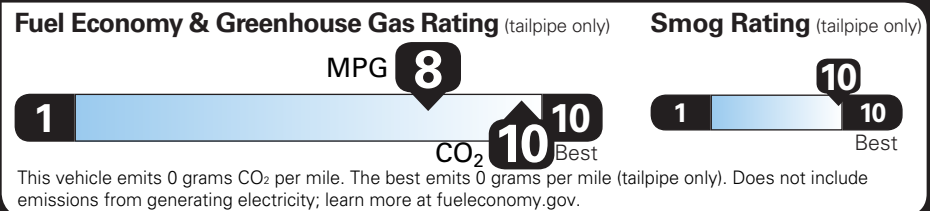

Actual results will vary for many reasons, including driving conditions and how you drive and maintain your vehicle. The average new vehicle gets 28 MPG and costs $9,750 to fuel over 5 years. Cost estimates are based on 15,000 miles per year at $0.15 per kW-hr. MPGe is miles per gasoline gallon equivalent. Vehicle emissions are a significant cause of climate change and smog.

fuel economy.gov
Calculate personalized estimates and compare vehicles

GOVERNMENT 5-STAR SAFETY RATINGS

This vehicle has not been rated by the government for overall vehicle score, frontal crash, side crash or rollover risk.

Source: National Highway Traffic Safety Administration (NHTSA)
www.safercar.gov or 1-888-327-4236

Equipped with the safety and security of OnStar®
Visit onstar.com for details.
onstar.com/privacy

This label has been applied pursuant to Federal law - Do not remove prior to delivery to the ultimate purchaser. *Includes Manufacturer's Recommended Pre-Delivery Service. Does not include dealer installed options and accessories not listed above, local taxes or license fees.

© 2009 General Motors LLC
GMLBL_PROD_0043 - 10/23/2023

ORDER NO DKMQ3B SALES CODE E
SALES MODEL CODE TT35526
DEALER NO 49875
FINAL ASSEMBLY:
DETROIT, MI U.S.A.

VIN 1GKB0NDE2RU113261 REISSUE

DEALER TO WHOM DELIVERED
PATRIOT GMC OF BARTLESVILLE
2001 SE WASHINGTON BLVD
BARTLESVILLE, OK 74006-6739