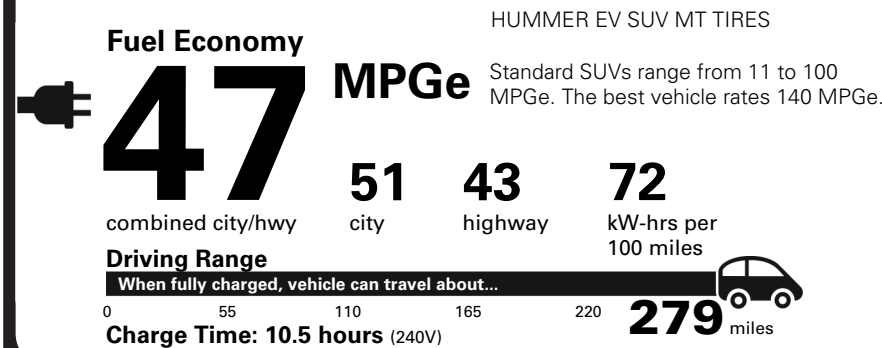

INTERIOR

- TRI-ZONE CLIMATE CONTROL
- 12-WAY PWR FRONT BUCKET SEAT WITH 4-WAY LUMBAR
- HEATED AND VENTILATED FRONT SEATS
- MEMORY SETTINGS
- HEATED STEERING WHEEL
- CARGO TIE DOWNS

EXTERIOR

- FRONT RECOVERY HOOKS
- ETRUNK WITH POWER HOOD
- HEADLAMPS, LED
- INFINITY ROOF WITH OPAQUE SKY PANELS
- POWER SWING GATE

SAFETY & SECURITY

- ENHANCED AUTOMATIC

- PARKING ASSIST
- SAFETY ALERT SEAT
- TIRE PRESSURE MONITOR SYSTEM AUTO LEARN
- FORWARD COLLISION ALERT
- REAR CROSS TRAFFIC ALERT
- LANE CHANGE ALERT WITH SIDE BLIND ZONE ALERT

MANUFACTURER'S SUGGESTED RETAIL PRICE

STANDARD VEHICLE PRICE $96,550.00

OPTIONS & PRICING

OPTIONS INSTALLED BY THE MANUFACTURER (MAY REPLACE STANDARD EQUIPMENT SHOWN)

EXTREME OFF-ROAD PACKAGE 9,995.00

- REAR RECOVERY HOOK (DEALER INSTALLED)
- 18" BLACK ALUMINUM WHEELS WITH MACHINED ACCENTS
- ROCKER PROTECTORS W/ ASSIST STEPS (DEALER INSTALLED)

Visit us at www.gmc.com

- FULL UNDERBODY SKID PLATES
- FRONT & REAR UNDERBODY CAMERAS W/ WASH
- MUD TERRAIN TIRES
- FRONT DIFFERENTIAL, DRIVER-SELECTABLE ELECTRONICALLY LOCKING
- REAR DIFFERENTIAL, DRIVER-SELECTABLE ELECTRONICALLY LOCKING

VOID BLACK 495.00
FRONT LICENSE PLATE BRACKET 40.00

TOTAL OPTIONS $10,530.00
TOTAL VEHICLE & OPTIONS $107,080.00
DESTINATION CHARGE 2,295.00

TOTAL VEHICLE PRICE* $109,375.00

EPA DOT Fuel Economy and Environment

Electric Vehicle

You save **$1,750** in fuel costs over 5 years compared to the average new vehicle.

Annual fuel cost **$1,600**