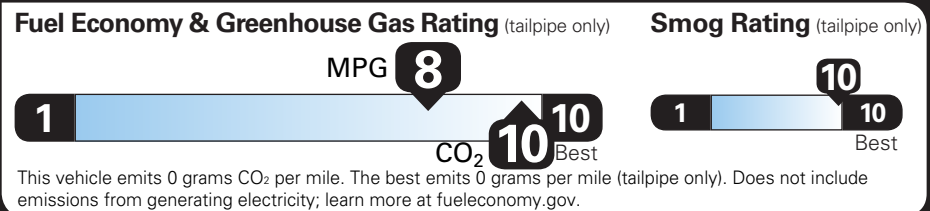

Actual results will vary for many reasons, including driving conditions and how you drive and maintain your vehicle. The average new vehicle gets 28 MPG and costs $9,750 to fuel over 5 years. Cost estimates are based on 15,000 miles per year at $0.15 per kW-hr. MPGe is miles per gasoline gallon equivalent. Vehicle emissions are a significant cause of climate change and smog.

fuel economy.gov
Calculate personalized estimates and compare vehicles

GOVERNMENT 5-STAR SAFETY RATINGS

This vehicle has not been rated by the government for overall vehicle score, frontal crash, side crash or rollover risk.

Source: National Highway Traffic Safety Administration (NHTSA)
www.safercar.gov or 1-888-327-4236

WARNING
Cancer and Reproductive Harm
www.P65Warnings.ca.gov/passenger-vehicle
SEE OWNER'S MANUAL

This label has been applied pursuant to Federal law - Do not remove prior to delivery to the ultimate purchaser. *Includes Manufacturer's Recommended Pre-Delivery Service. Does not include dealer installed options and accessories not listed above, local taxes or license fees.

© 2009 General Motors LLC
GMLBL_PROD_0043 - 10/23/2023

ORDER NO DKGWPO SALES CODE E
SALES MODEL CODE TT35526
DEALER NO 50870
FINAL ASSEMBLY:
DETROIT, MI U.S.A.
VIN 1GKBONDE2RU111641 REISSUE
DEALER TO WHOM DELIVERED
HONOR BUICK GMC
2202 NATIONAL CITY BLVD
NATIONAL CITY, CA 91950-6506