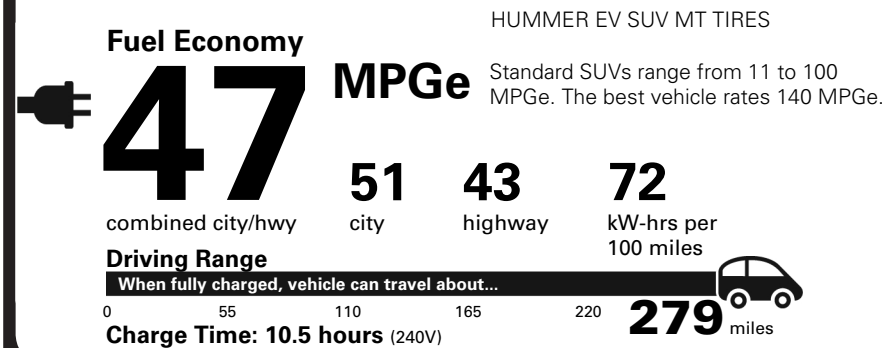

TOTAL OPTIONS	\$10,490.00
TOTAL VEHICLE & OPTIONS	\$107,040.00
DESTINATION CHARGE	2,295.00

TOTAL VEHICLE PRICE* \$109,335.00

EPA DOT Fuel Economy and Environment

Electric Vehicle

You save **\$1,750** in fuel costs over 5 years compared to the average new vehicle.