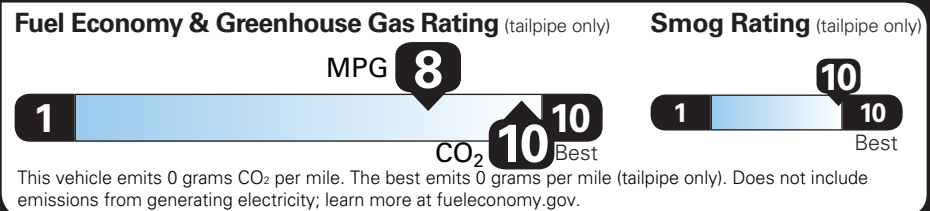

TOTAL VEHICLE PRICE* \$99,470.00

EPA DOT Fuel Economy and Environment

Electric Vehicle

You save \$1,750
in fuel costs over 5 years compared to the average new vehicle.

E C 3

Annual fuel COST \$1,550

Actual results will vary for many reasons, including driving conditions and how you drive and maintain your vehicle. The average new vehicle gets 28 MPG and costs \$9,500 to fuel over 5 years. Cost estimates are based on 15,000 miles per year at \$0.16 per kW-hr. MPGe is miles per gasoline gallon equivalent. Vehicle emissions are a significant cause of climate change and smog.