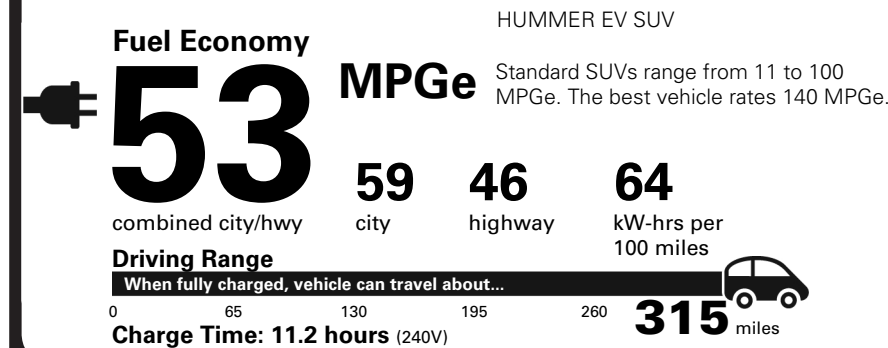

MANUFACTURER'S SUGGESTED RETAIL PRICE

STANDARD VEHICLE PRICE \$96,550.00

OPTIONS & PRICING

OPTIONS INSTALLED BY THE MANUFACTURER (MAY REPLACE STANDARD EQUIPMENT SHOWN)

METEORITE METALLIC	625.00
TOTAL OPTIONS	\$625.00
TOTAL VEHICLE & OPTIONS	\$97,175.00
DESTINATION CHARGE	2,295.00

TOTAL VEHICLE PRICE* \$99,470.00

EPA DOT Fuel Economy and Environment

Electric Vehicle

You save \$1,750
in fuel costs over 5 years compared to the average new vehicle.

E C 3

Annual fuel COST \$1,550

Actual results will vary for many reasons, including driving conditions and how you drive and maintain your vehicle. The average new vehicle gets 28 MPG and costs \$9,500 to fuel over 5 years. Cost estimates are based on 15,000 miles per year at \$0.16 per kW-hr. MPGe is miles per gasoline gallon equivalent. Vehicle emissions are a significant cause of climate change and smog.