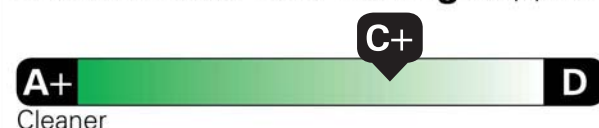

Environmental Performance

These ratings are not directly comparable to the U.S. EPA/DOT light-duty vehicle label ratings. For information on how to compare, please see www.arb.ca.gov/ep_label.

Protect the environment. Choose vehicles with **higher ratings**:

Greenhouse Gas Rating (tailpipe only)