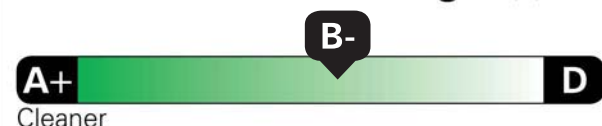

Environmental Performance

These ratings are not directly comparable to the U.S. EPA/DOT light-duty vehicle label ratings. For information on how to compare, please see www.arb.ca.gov/ep_label.

Protect the environment. Choose vehicles with **higher ratings**:

Greenhouse Gas Rating (tailpipe only)