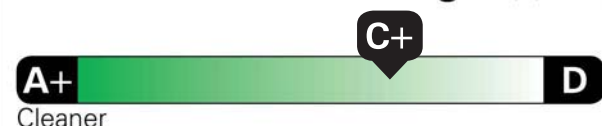

Greenhouse Gas Rating (tailpipe only)